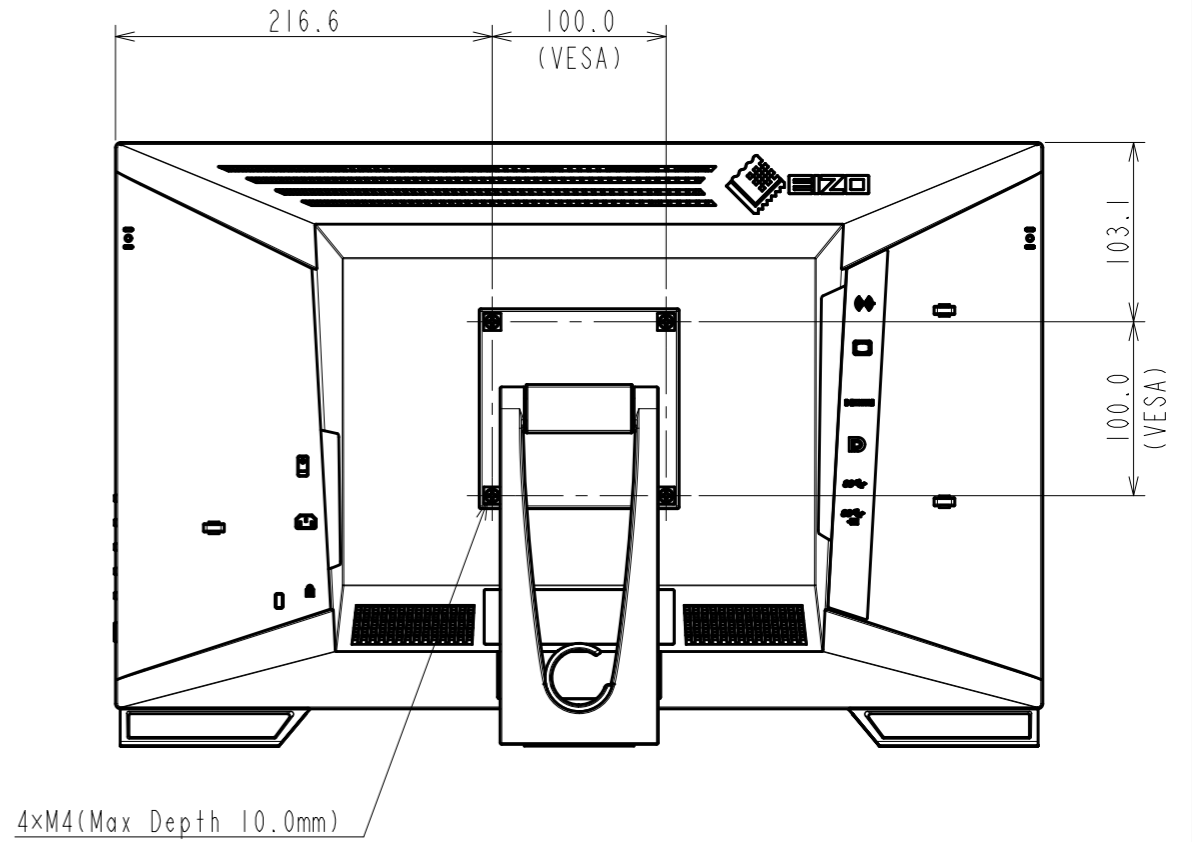

OUTLINE DIMENSIONS

MODEL	FDF2182WT
UNIT	mm

EIZO Corporation

OUTLINE DIMENSIONS

MODEL FDF2182WT

UNIT mm

EIZO Corporation

OUTLINE DIMENSIONS

MODEL FDF2182WT

UNIT mm

EIZO Corporation

4xM4(Max Depth 10.0mm)