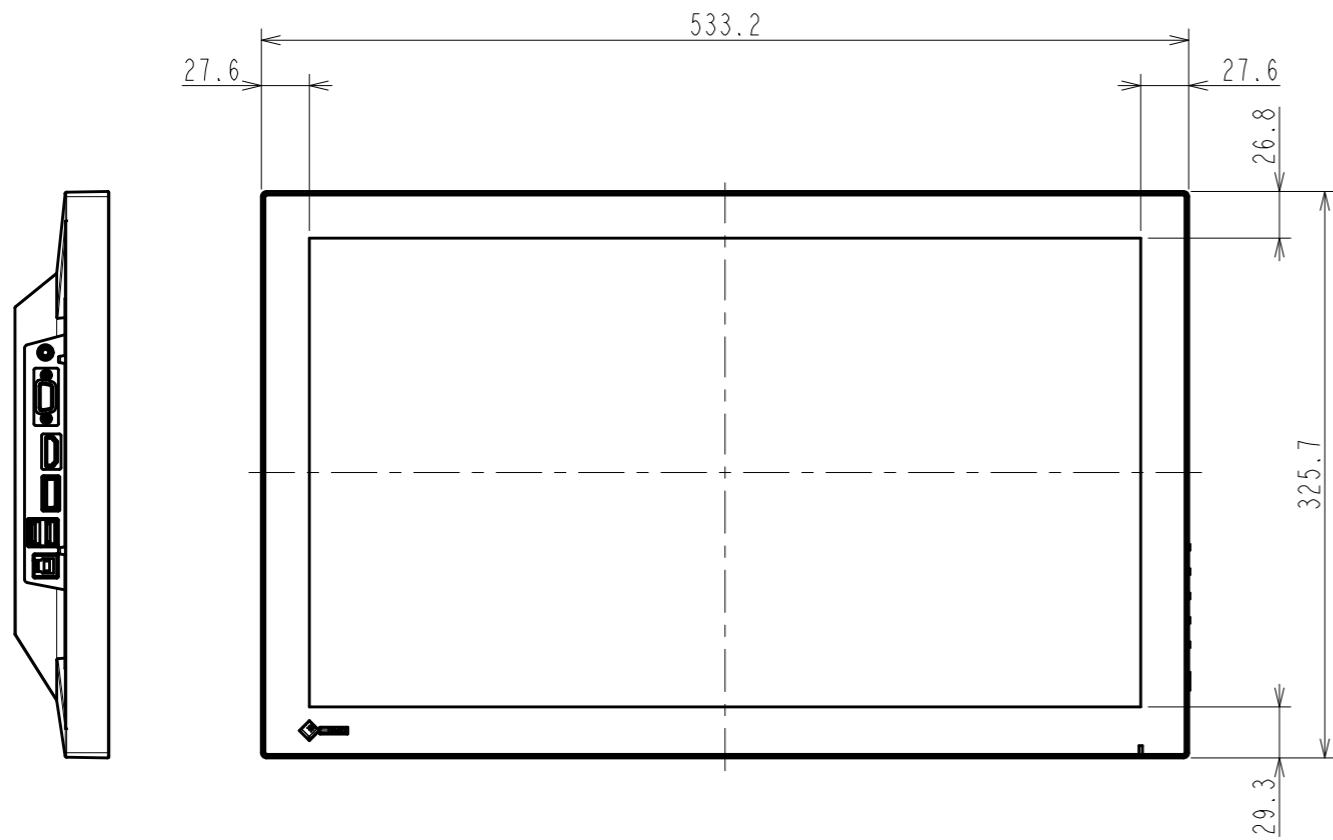

OUTLINE DIMENSIONS

MODEL	FDF2182WT
UNIT	mm

EIZO Corporation

OUTLINE DIMENSIONS

MODEL FDF2182WT

UNIT mm

EIZO Corporation

OUTLINE DIMENSIONS

MODEL FDF2182WT

UNIT mm

EIZO Corporation

4xM4(Max Depth 10.0mm)