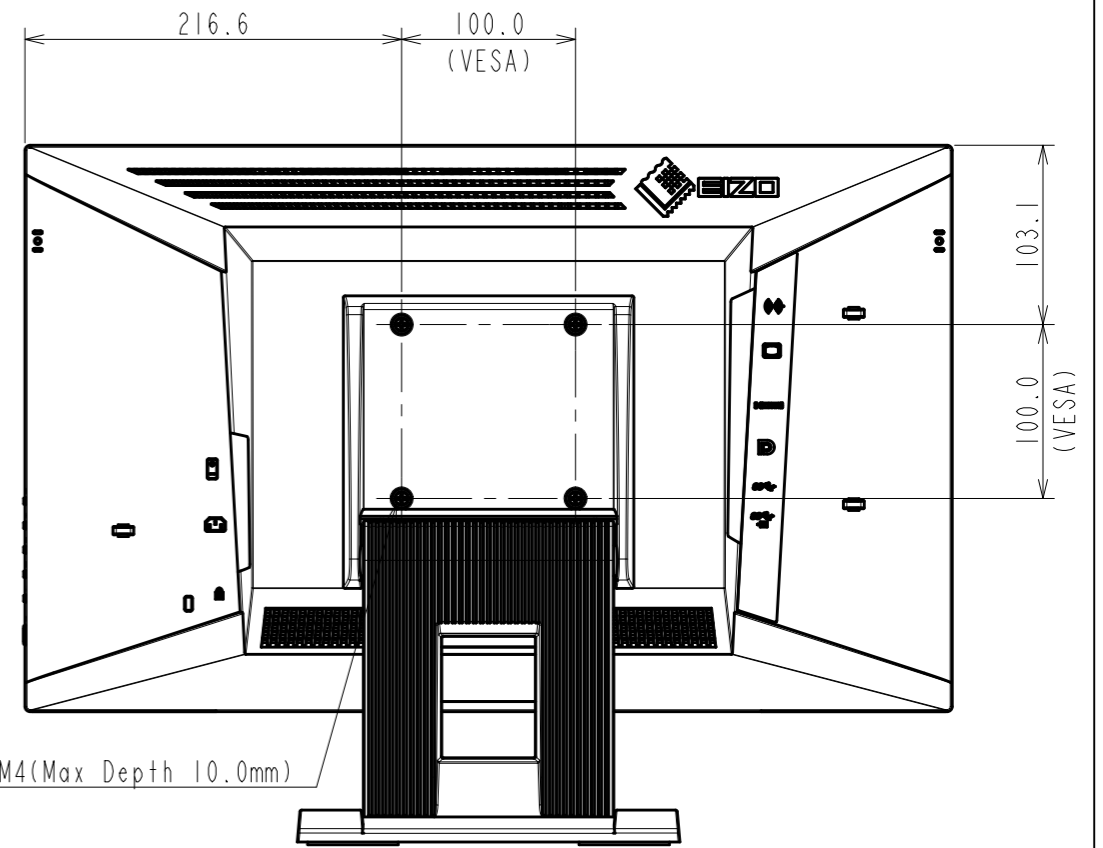

OUTLINE DIMENSIONS

MODEL	FDF2182WT
UNIT	mm

EIZO Corporation

OUTLINE DIMENSIONS

MODEL FDF2182WT

UNIT mm

EIZO Corporation

OUTLINE DIMENSIONS

MODEL FDF2182WT

UNIT mm

EIZO Corporation

4xM4(Max Depth 10.0mm)