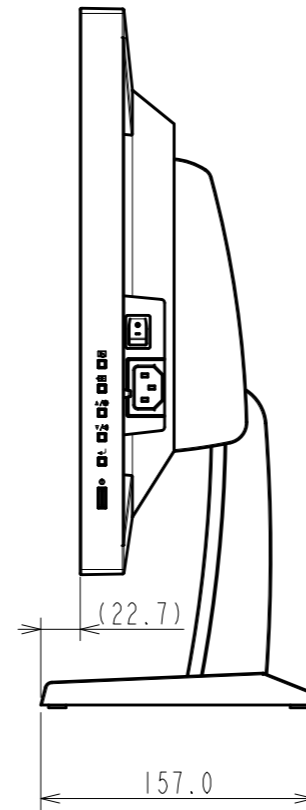

OUTLINE DIMENSIONS

MODEL	FDF2182WT
UNIT	mm

EIZO Corporation

OUTLINE DIMENSIONS

MODEL FDF2182WT

UNIT mm

EIZO Corporation

OUTLINE DIMENSIONS

MODEL FDF2182WT

UNIT mm

EIZO Corporation

4xM4(Max Depth 10.0mm)