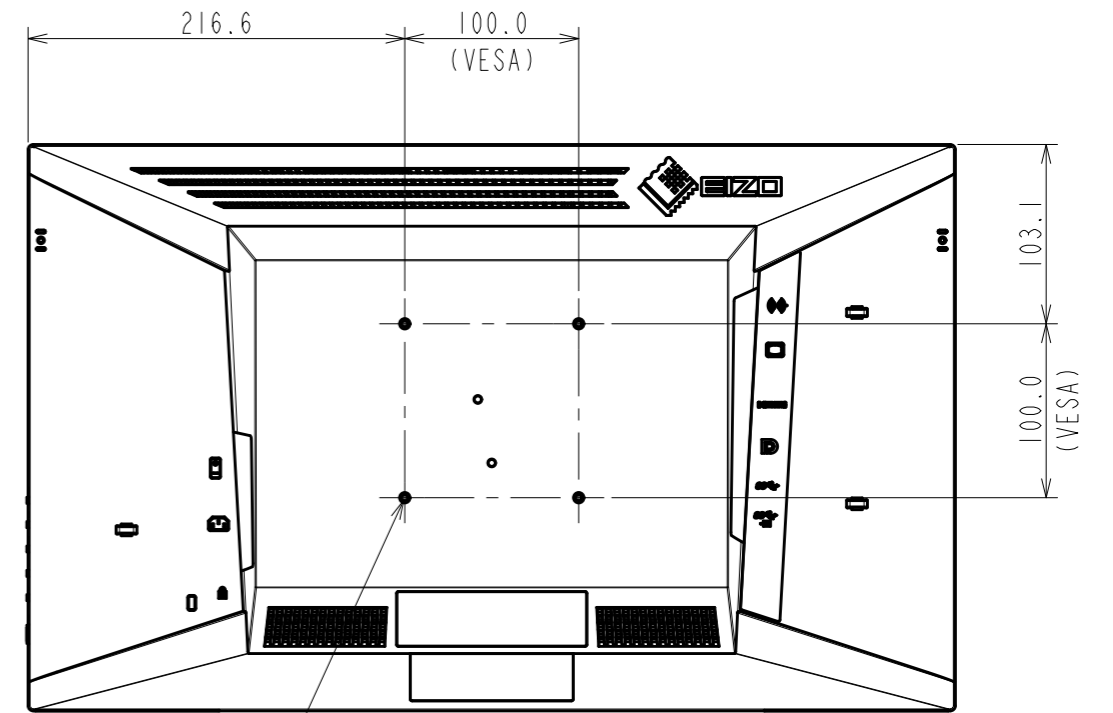

OUTLINE DIMENSIONS

MODEL	FDF2182WT
UNIT	mm

EIZO Corporation

OUTLINE DIMENSIONS

MODEL FDF2182WT

UNIT mm

EIZO Corporation

OUTLINE DIMENSIONS

MODEL FDF2182WT

UNIT mm

EIZO Corporation

4xM4(Max Depth 10.0mm)