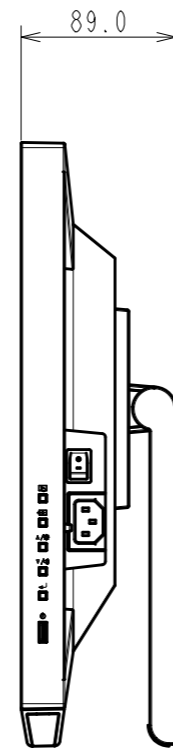

OUTLINE DIMENSIONS

MODEL	FDF2182WT
UNIT	mm

EIZO Corporation

OUTLINE DIMENSIONS

MODEL FDF2182WT

UNIT mm

EIZO Corporation

OUTLINE DIMENSIONS

MODEL FDF2182WT

UNIT mm

EIZO Corporation

4xM4(Max Depth 10.0mm)