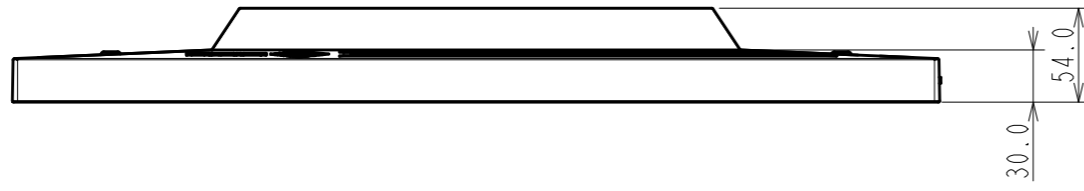

OUTLINE DIMENSIONS

MODEL	FDF2182WT
UNIT	mm

EIZO Corporation

OUTLINE DIMENSIONS

MODEL FDF2182WT

UNIT mm

EIZO Corporation

OUTLINE DIMENSIONS

MODEL FDF2182WT

UNIT mm

EIZO Corporation

4xM4(Max Depth 10.0mm)