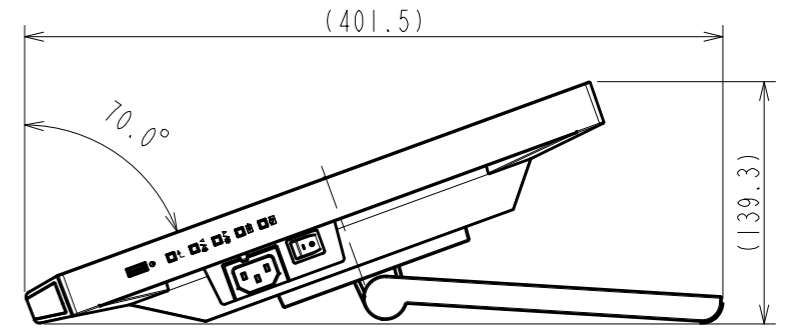

OUTLINE DIMENSIONS

MODEL	FDF2182WT
UNIT	mm

EIZO Corporation

OUTLINE DIMENSIONS

MODEL FDF2182WT

UNIT mm

EIZO Corporation

OUTLINE DIMENSIONS

MODEL FDF2182WT

UNIT mm

EIZO Corporation

4xM4(Max Depth 10.0mm)