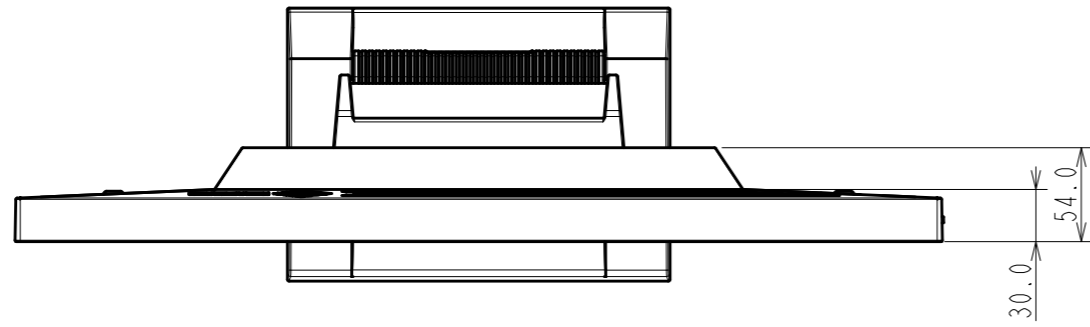

OUTLINE DIMENSIONS

MODEL	FDF2182WT
UNIT	mm

EIZO Corporation

OUTLINE DIMENSIONS

MODEL FDF2182WT

UNIT mm

EIZO Corporation

OUTLINE DIMENSIONS

MODEL FDF2182WT

UNIT mm

EIZO Corporation

4xM4(Max Depth 10.0mm)