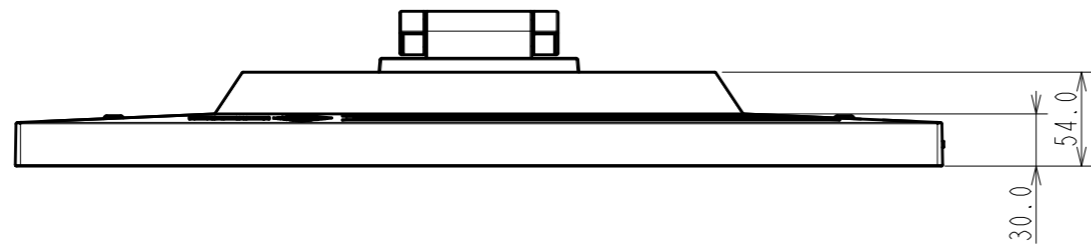

OUTLINE DIMENSIONS

MODEL	FDF2182WT
UNIT	mm

EIZO Corporation

OUTLINE DIMENSIONS

MODEL FDF2182WT

UNIT mm

EIZO Corporation

OUTLINE DIMENSIONS

MODEL FDF2182WT

UNIT mm

EIZO Corporation

4xM4(Max Depth 10.0mm)