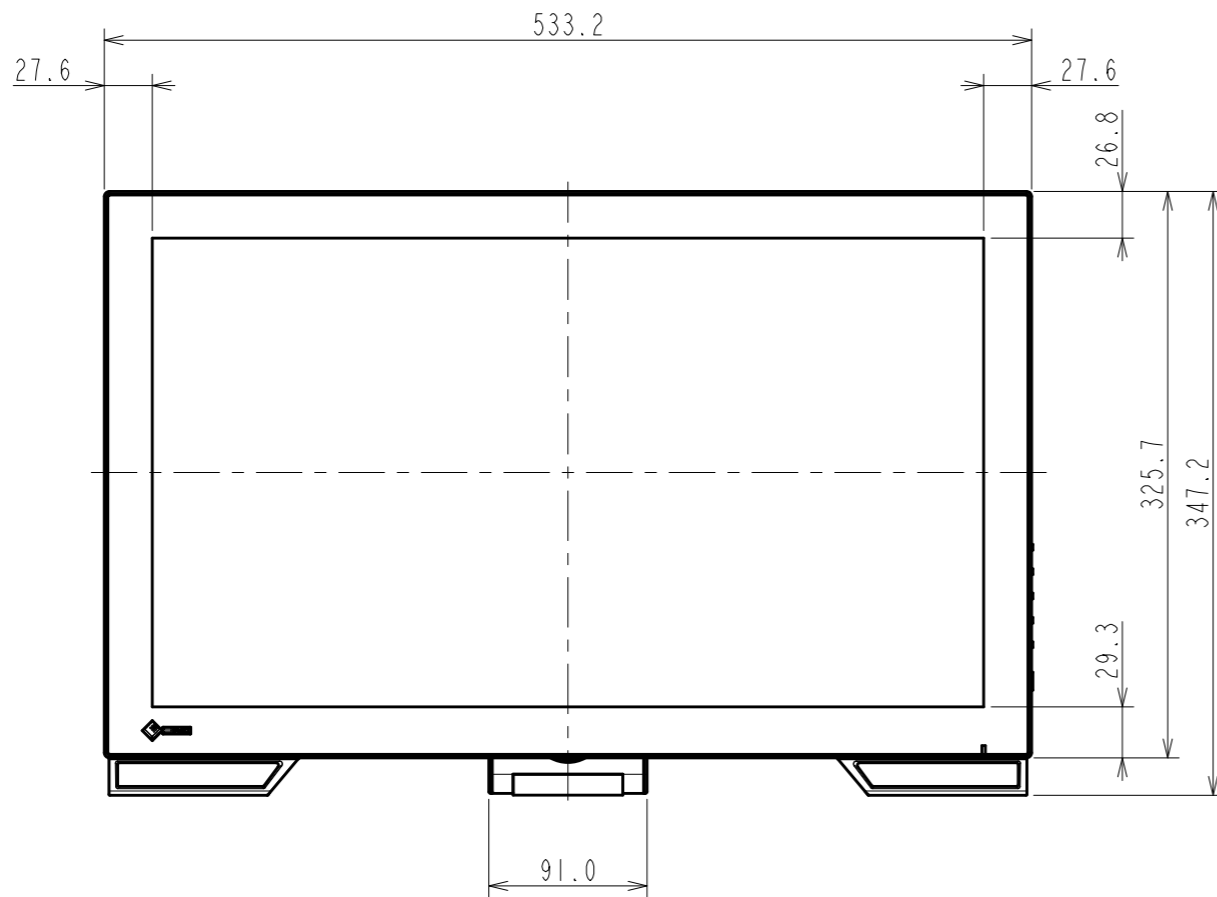

OUTLINE DIMENSIONS

MODEL	FDF2182WT
UNIT	mm

EIZO Corporation

OUTLINE DIMENSIONS

MODEL FDF2182WT

UNIT mm

EIZO Corporation

OUTLINE DIMENSIONS

MODEL FDF2182WT

UNIT mm

EIZO Corporation

4xM4(Max Depth 10.0mm)