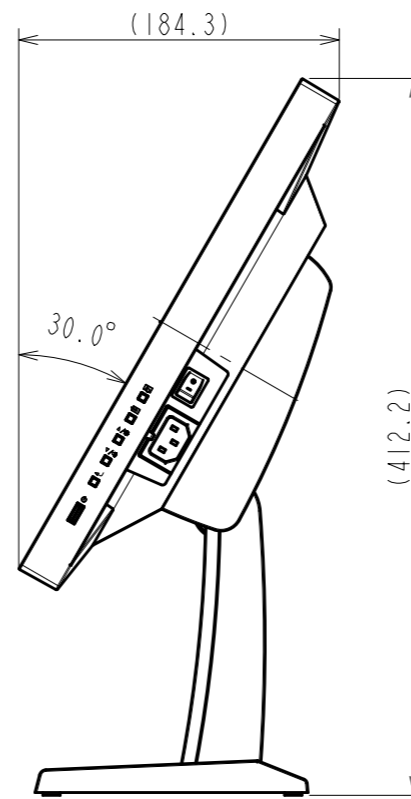

OUTLINE DIMENSIONS

MODEL	FDF2182WT
UNIT	mm

EIZO Corporation

OUTLINE DIMENSIONS

MODEL FDF2182WT

UNIT mm

EIZO Corporation

OUTLINE DIMENSIONS

MODEL FDF2182WT

UNIT mm

EIZO Corporation

4xM4(Max Depth 10.0mm)