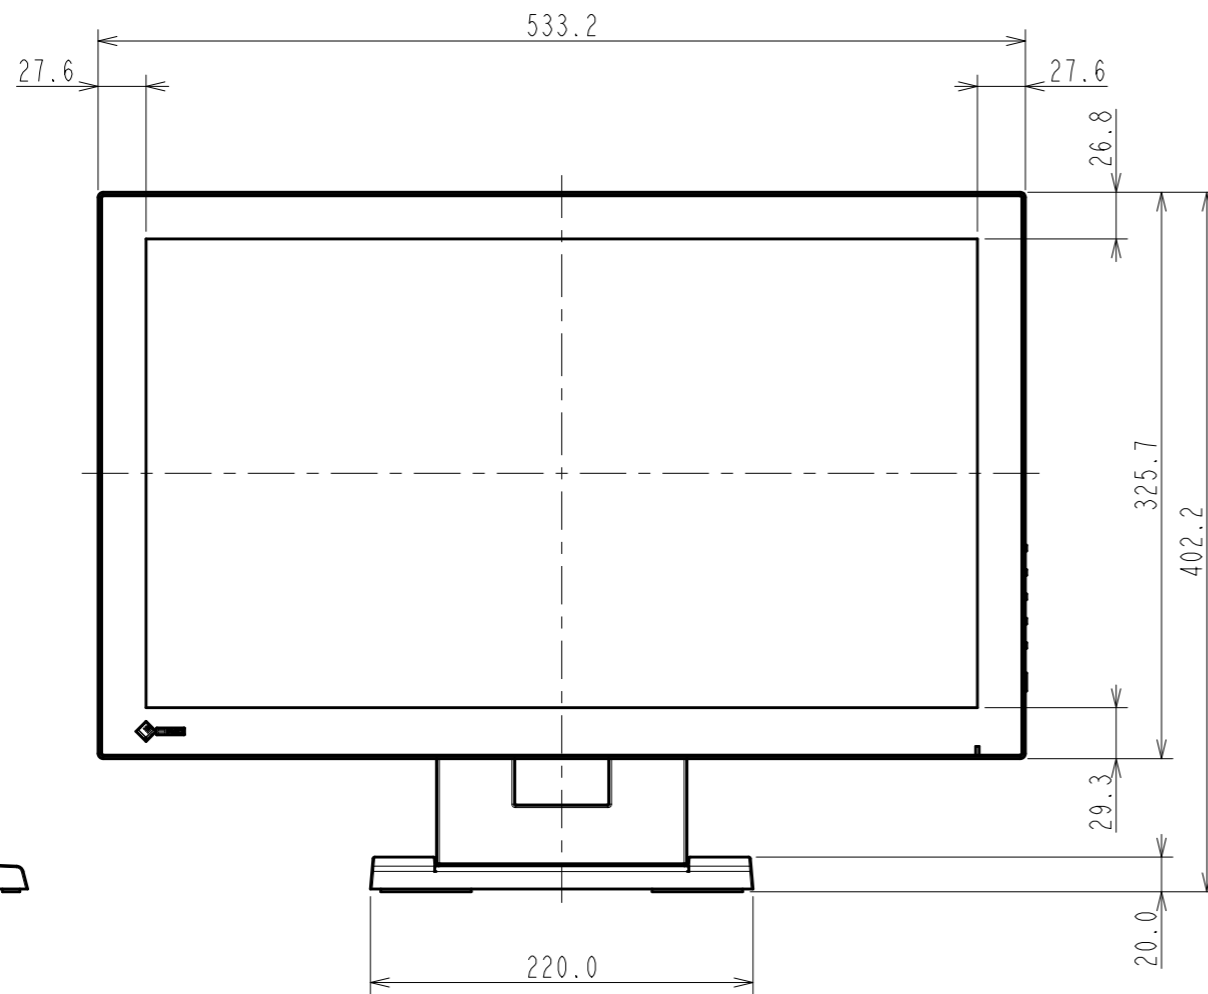

OUTLINE DIMENSIONS

MODEL	FDF2182WT
UNIT	mm

EIZO Corporation

OUTLINE DIMENSIONS

MODEL FDF2182WT

UNIT mm

EIZO Corporation

OUTLINE DIMENSIONS

MODEL FDF2182WT

UNIT mm

EIZO Corporation

4xM4(Max Depth 10.0mm)