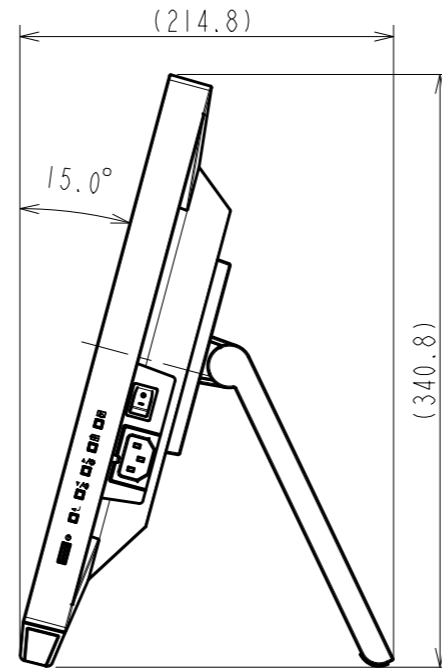

OUTLINE DIMENSIONS

MODEL	FDF2182WT
UNIT	mm

EIZO Corporation

OUTLINE DIMENSIONS

MODEL FDF2182WT

UNIT mm

EIZO Corporation

OUTLINE DIMENSIONS

MODEL FDF2182WT

UNIT mm

EIZO Corporation

4xM4(Max Depth 10.0mm)