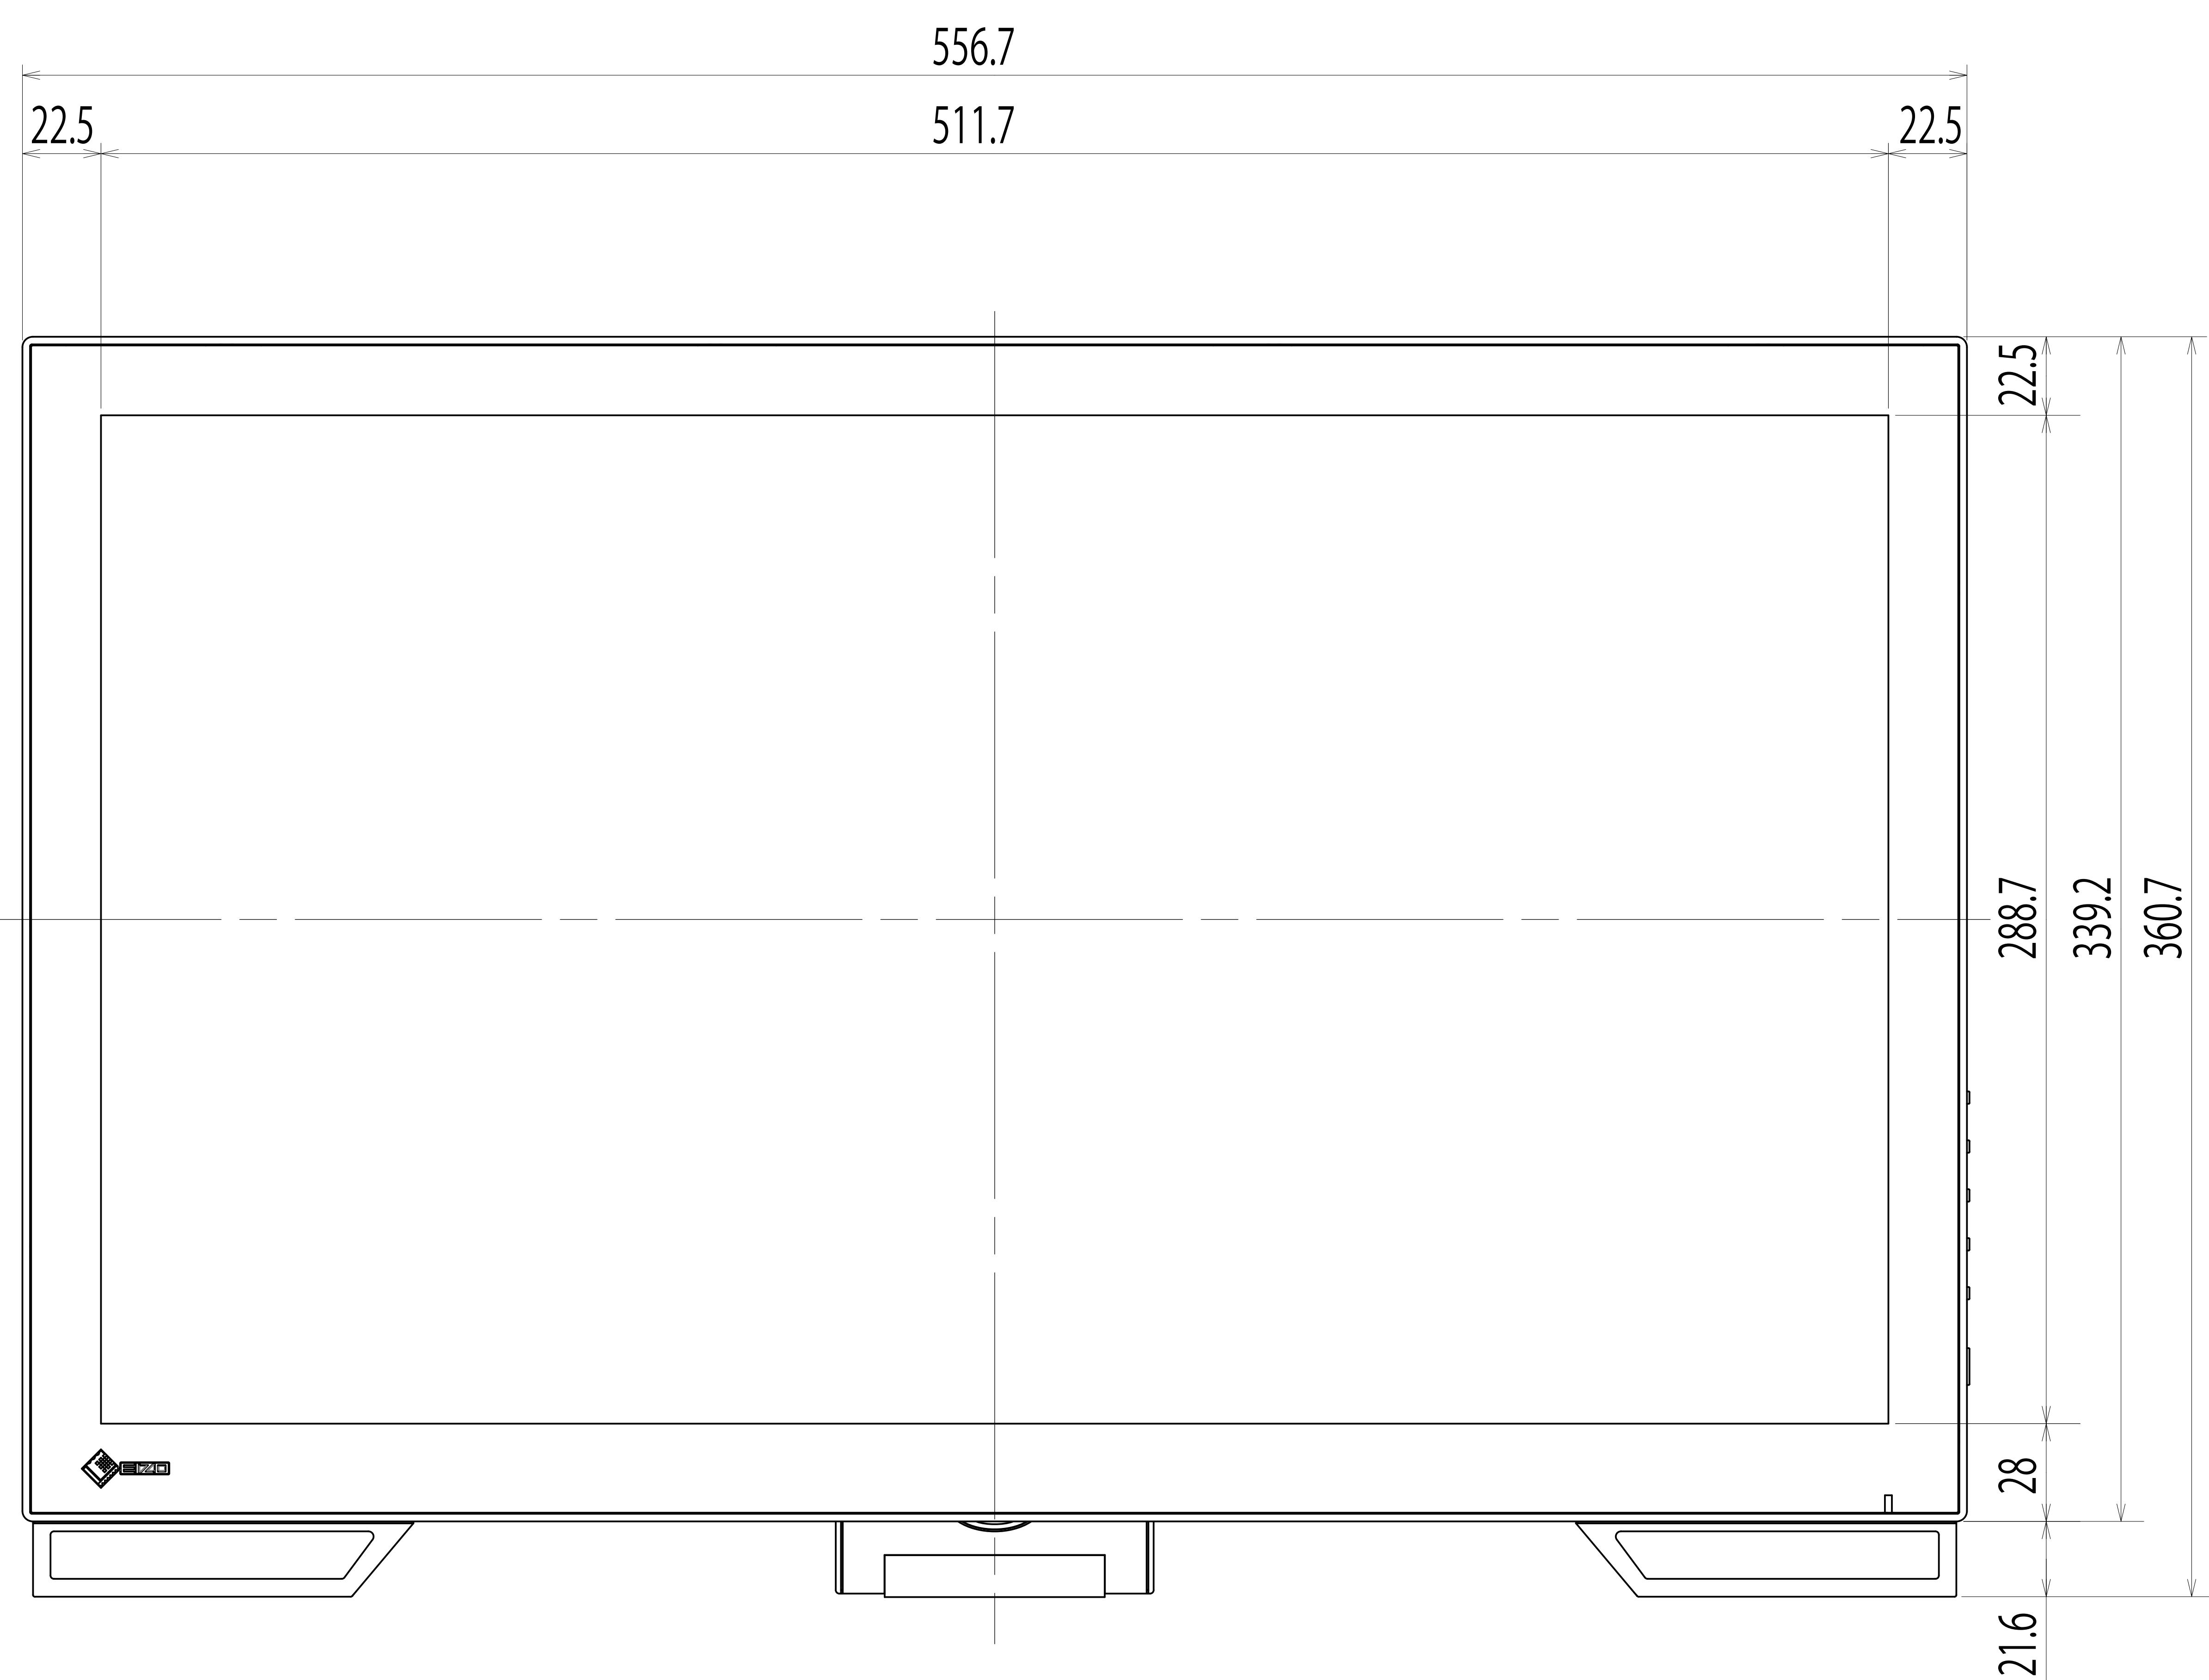

OUTLINE DIMENSIONS

MODEL FDF2382WT

UNIT mm

EIZO Corporation

OUTLINE DIMENSIONS

MODEL FDF2382WT

UNIT mm

EIZO Corporation