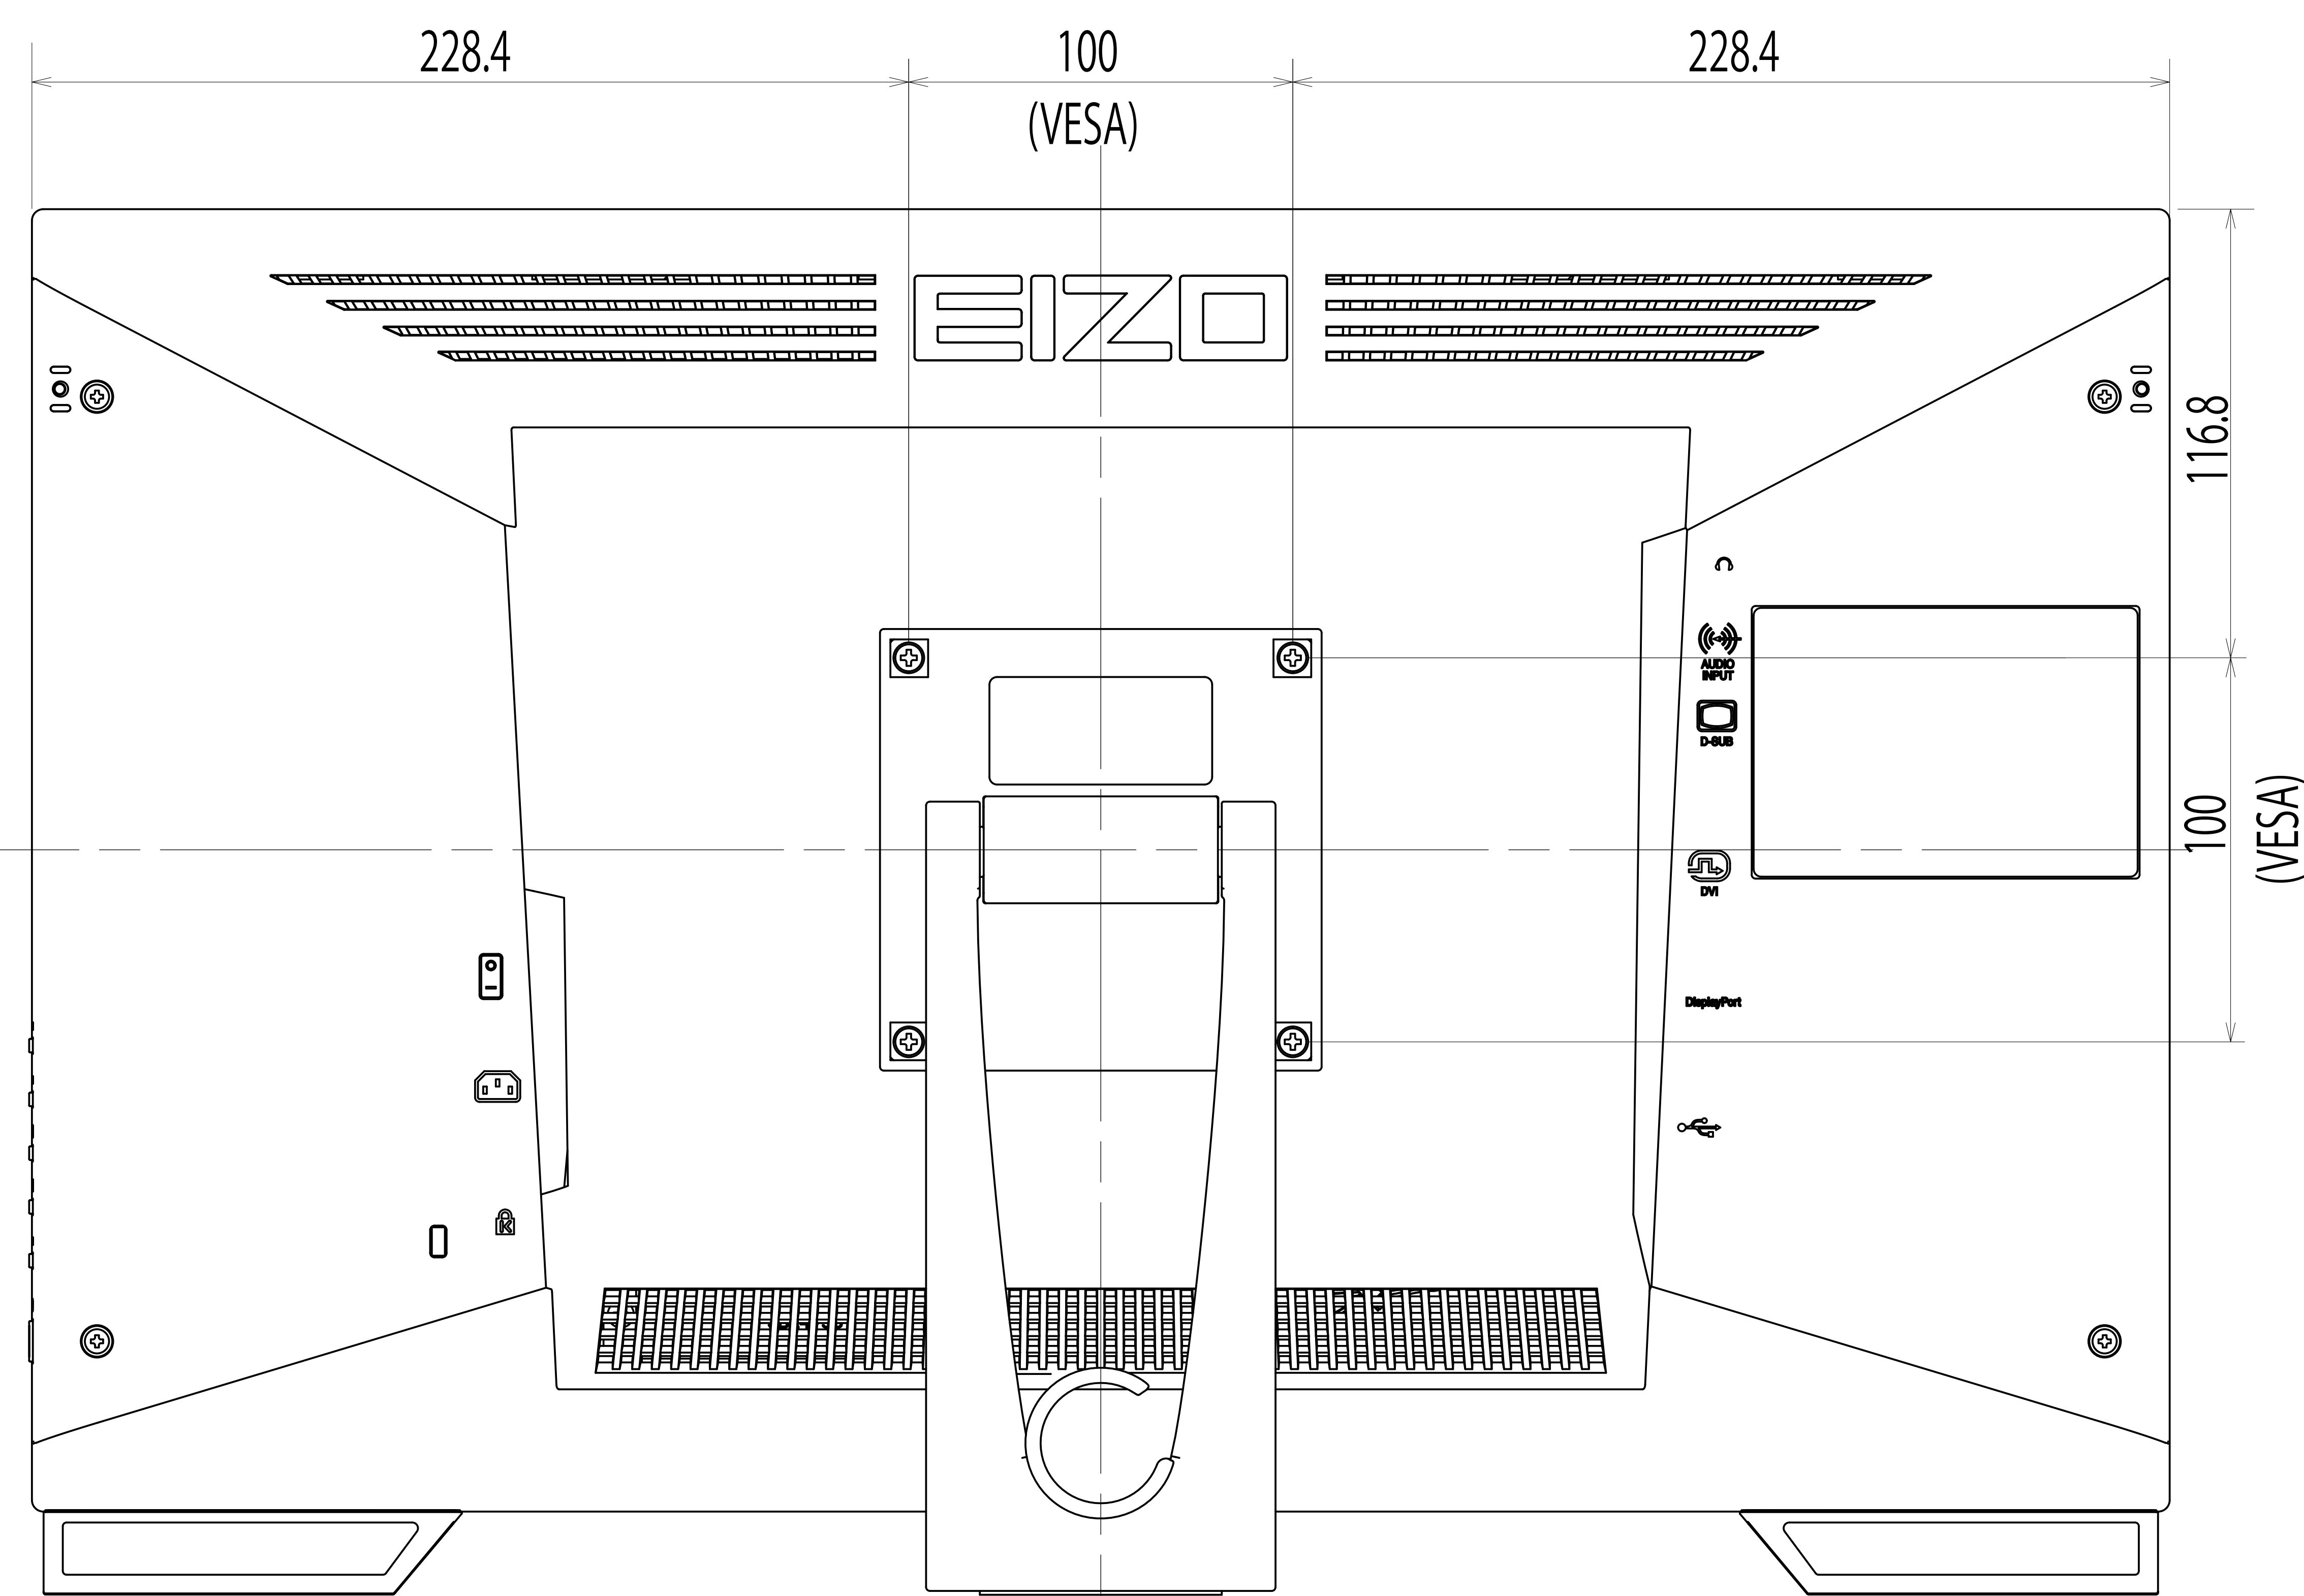

OUTLINE DIMENSIONS

MODEL FDF2382WT

UNIT mm

EIZO Corporation

OUTLINE DIMENSIONS

MODEL FDF2382WT

UNIT mm

EIZO Corporation