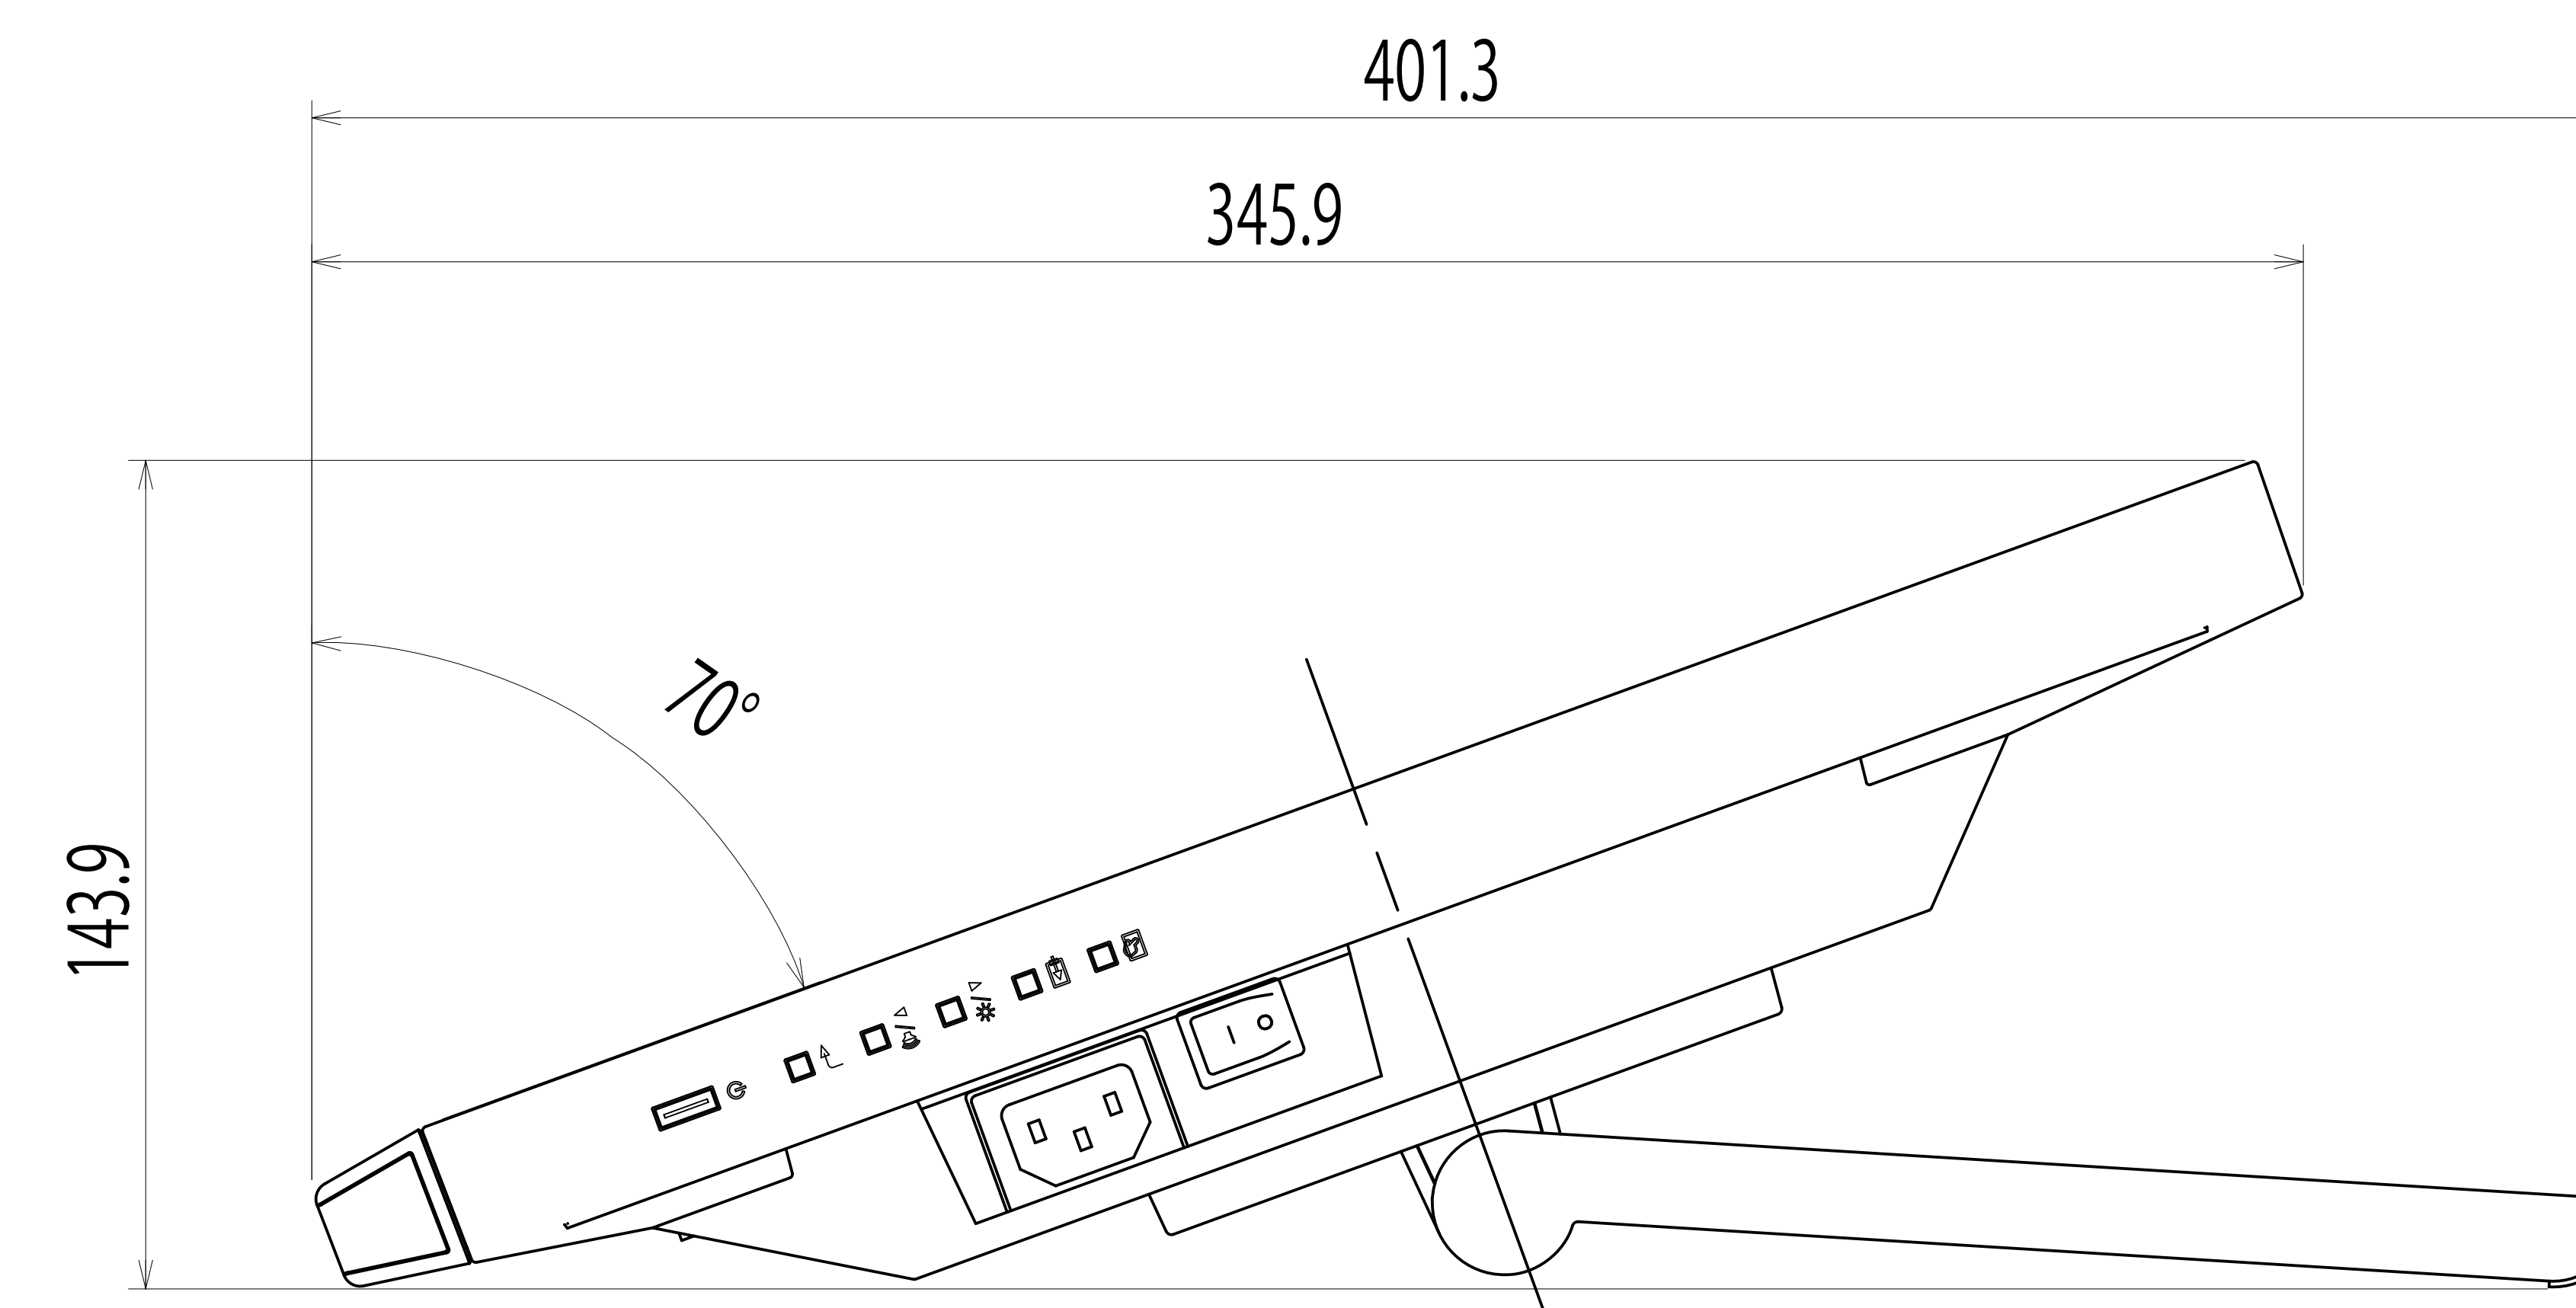

OUTLINE DIMENSIONS

MODEL FDF2382WT

UNIT mm

EIZO Corporation

OUTLINE DIMENSIONS

MODEL FDF2382WT

UNIT mm

EIZO Corporation