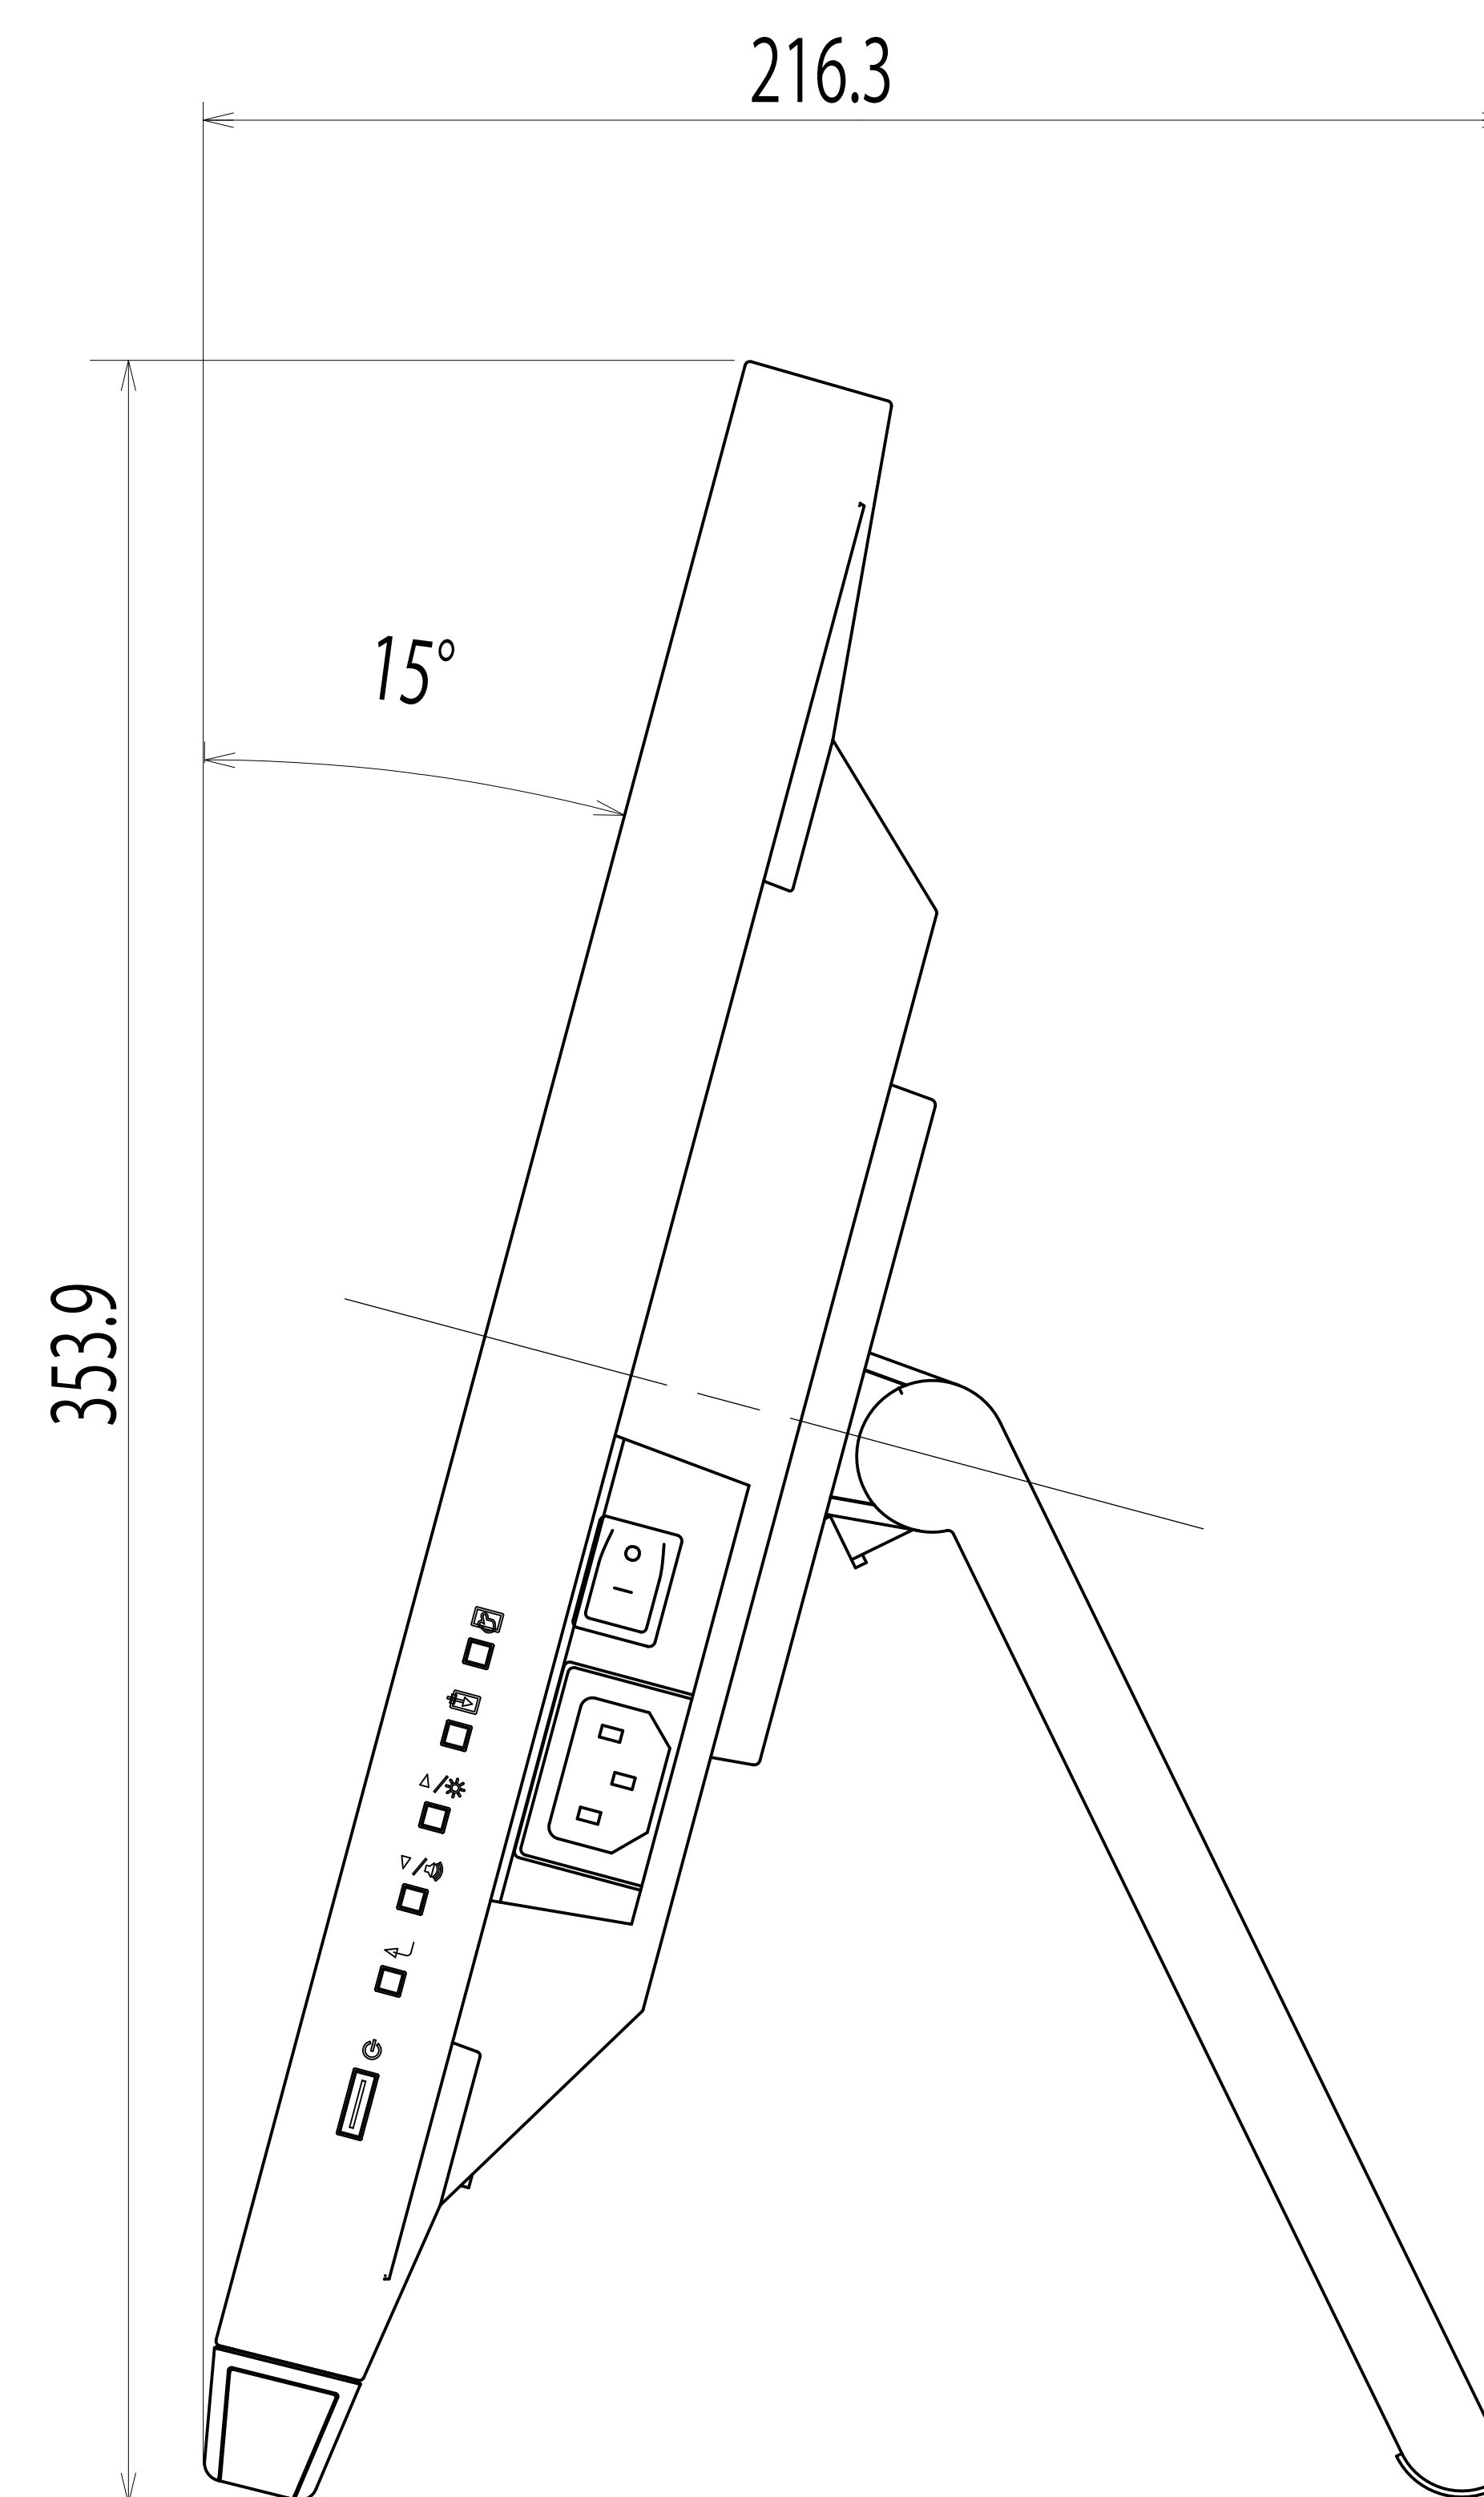

OUTLINE DIMENSIONS

MODEL FDF2382WT

UNIT mm

EIZO Corporation

OUTLINE DIMENSIONS

MODEL FDF2382WT

UNIT mm

EIZO Corporation