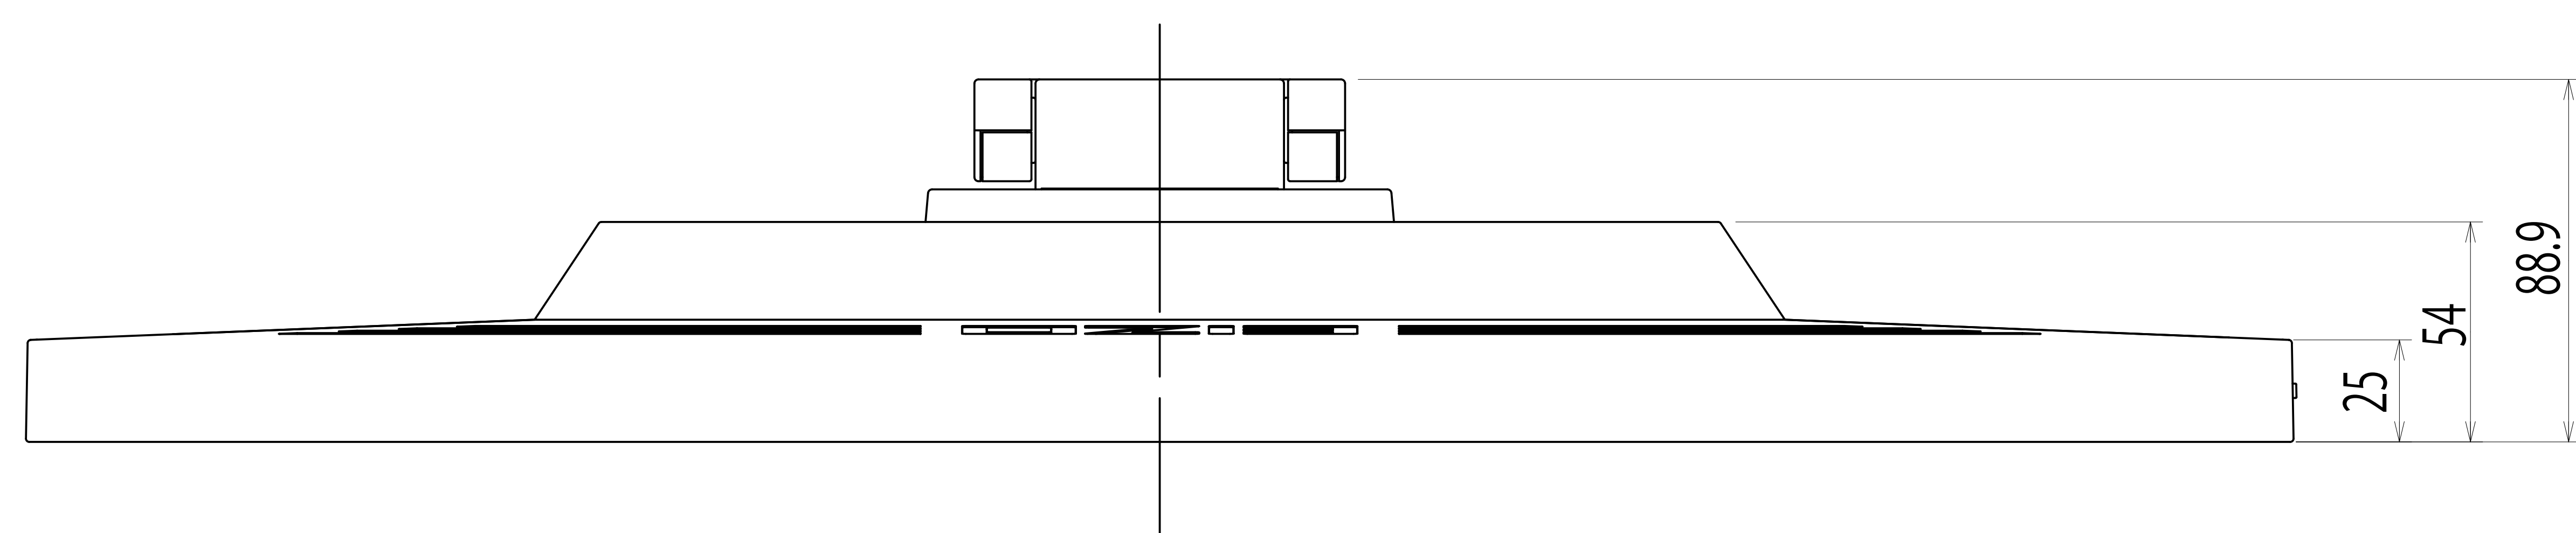

OUTLINE DIMENSIONS

MODEL FDF2382WT

UNIT mm

EIZO Corporation

OUTLINE DIMENSIONS

MODEL FDF2382WT

UNIT mm

EIZO Corporation