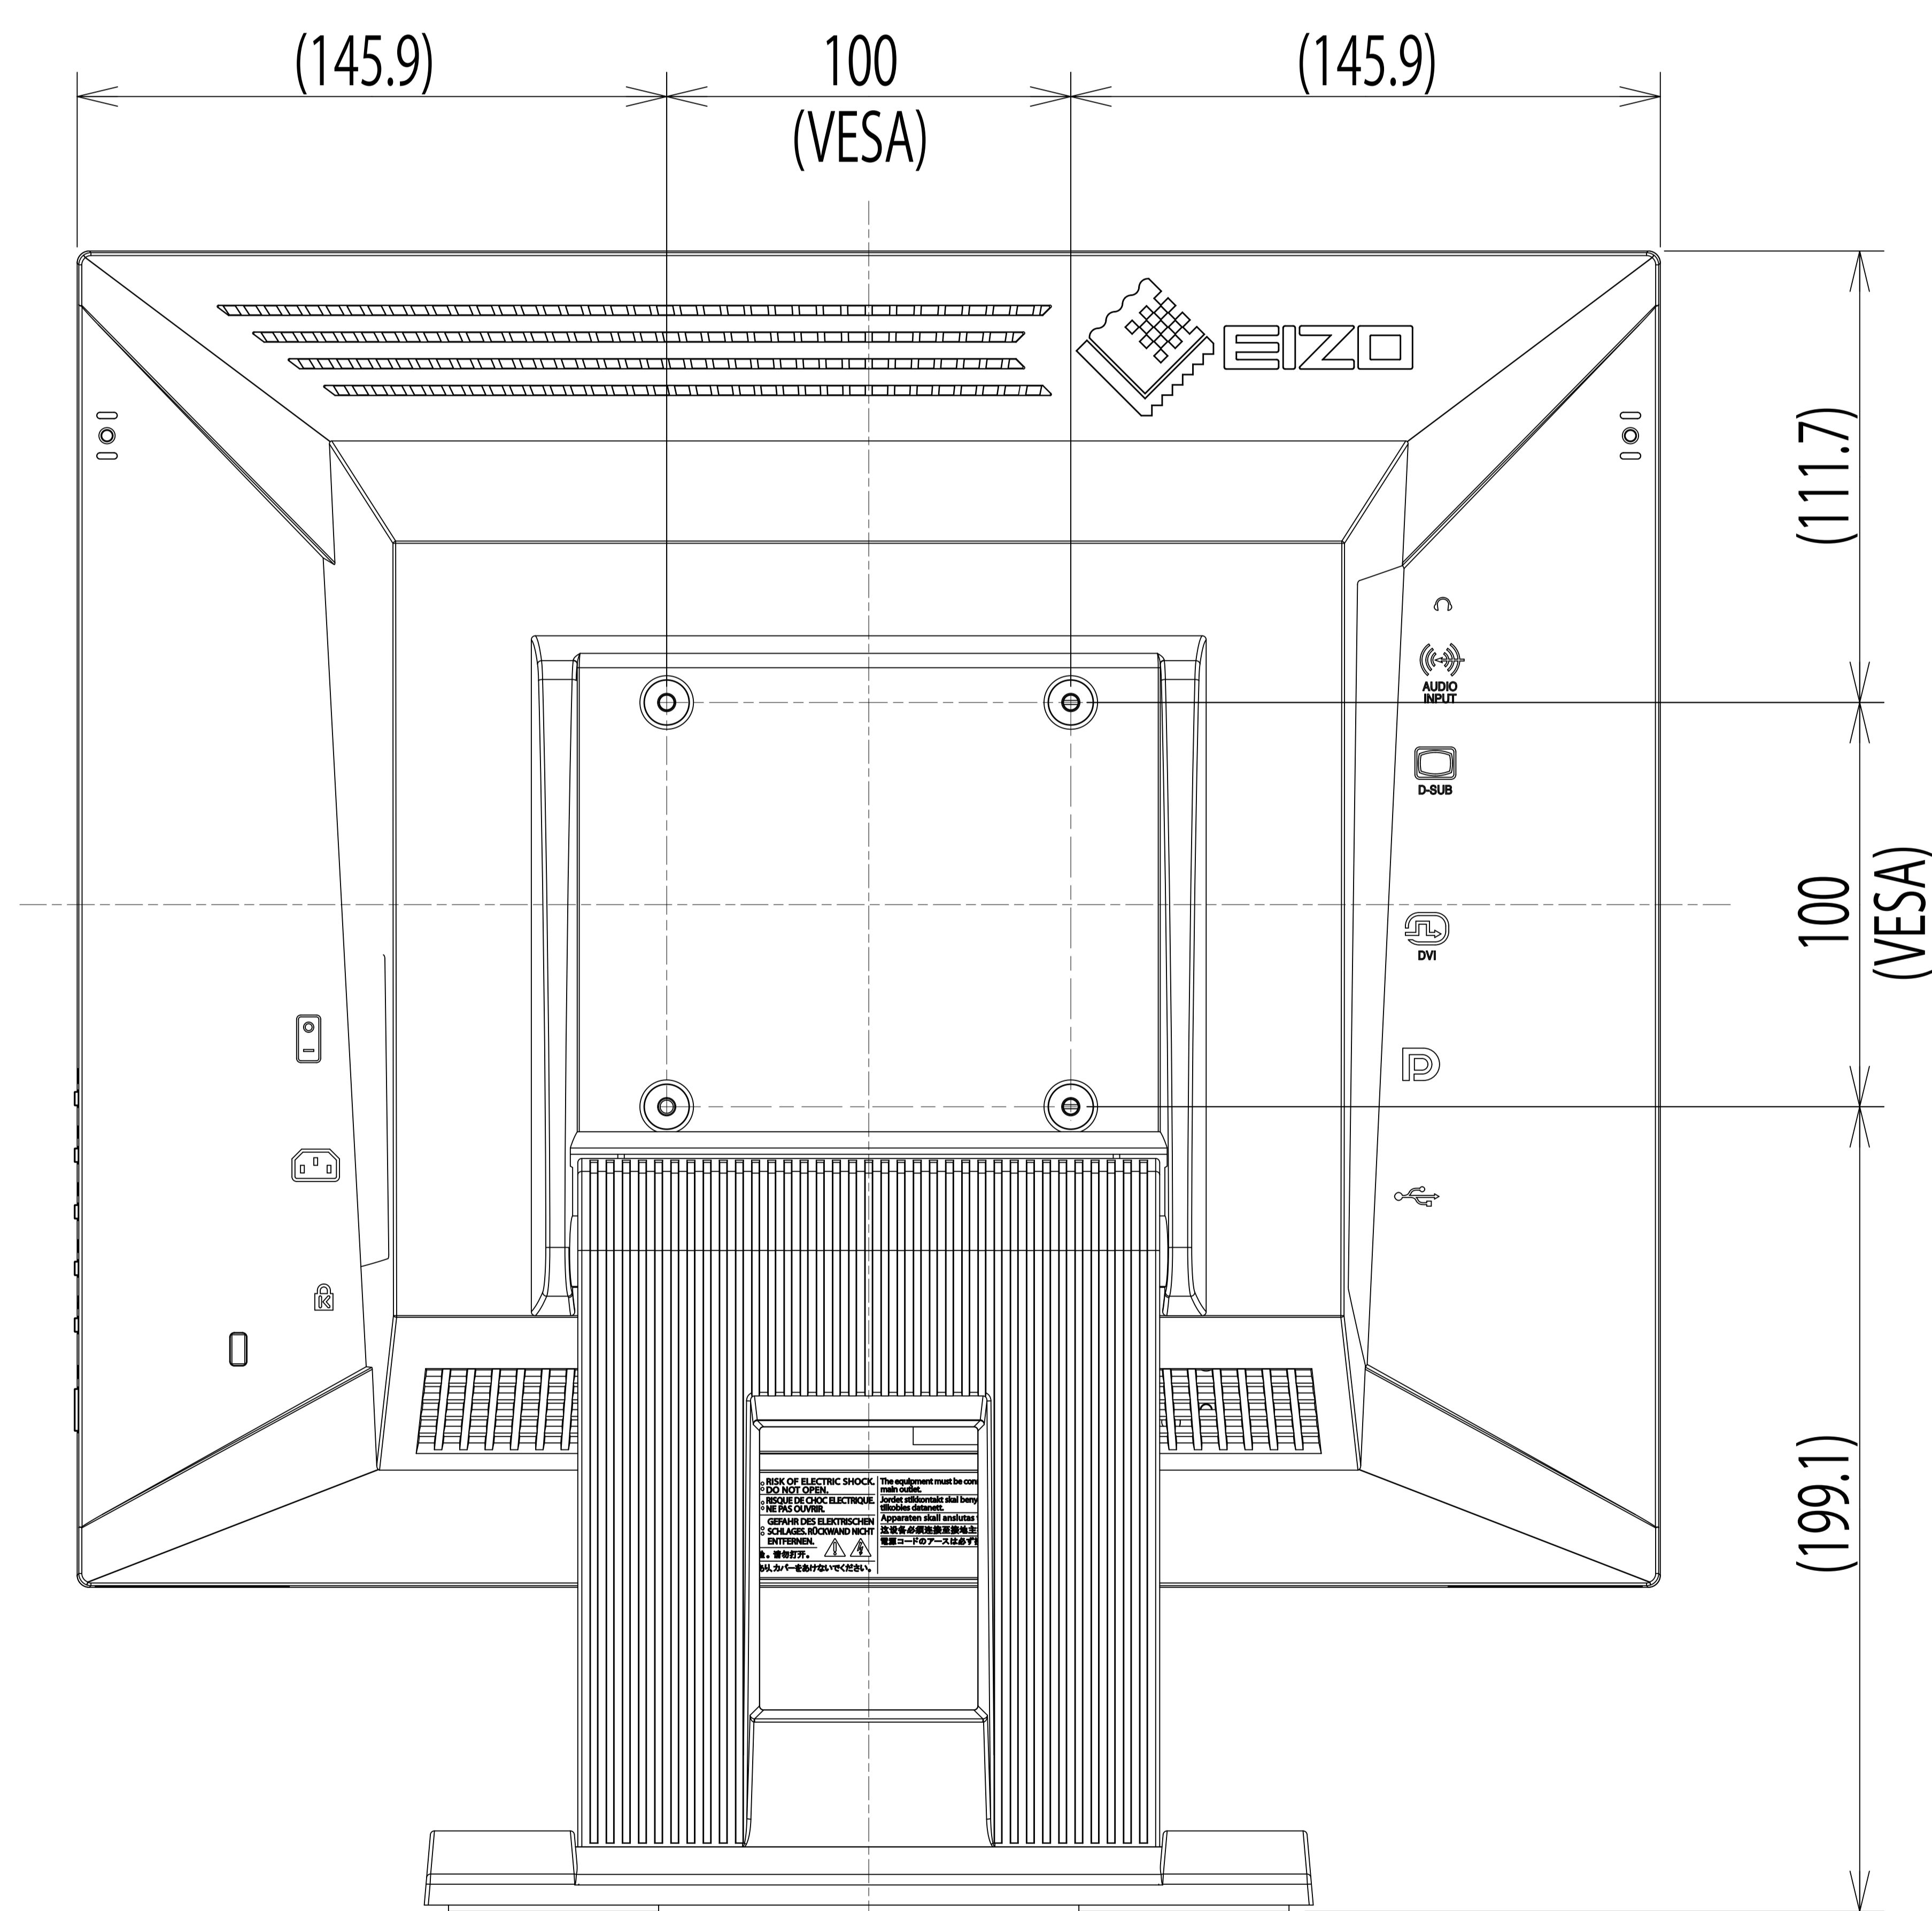

OUTLINE DIMENSIONS

MODEL FDS1782T

UNIT mm

EIZO Corporation

OUTLINE DIMENSIONS

MODEL	FDS1782T
UNIT	mm
EIZO Corporation	

OUTLINE DIMENSIONS

MODEL FDS1782T

UNIT mm

EIZO Corporation