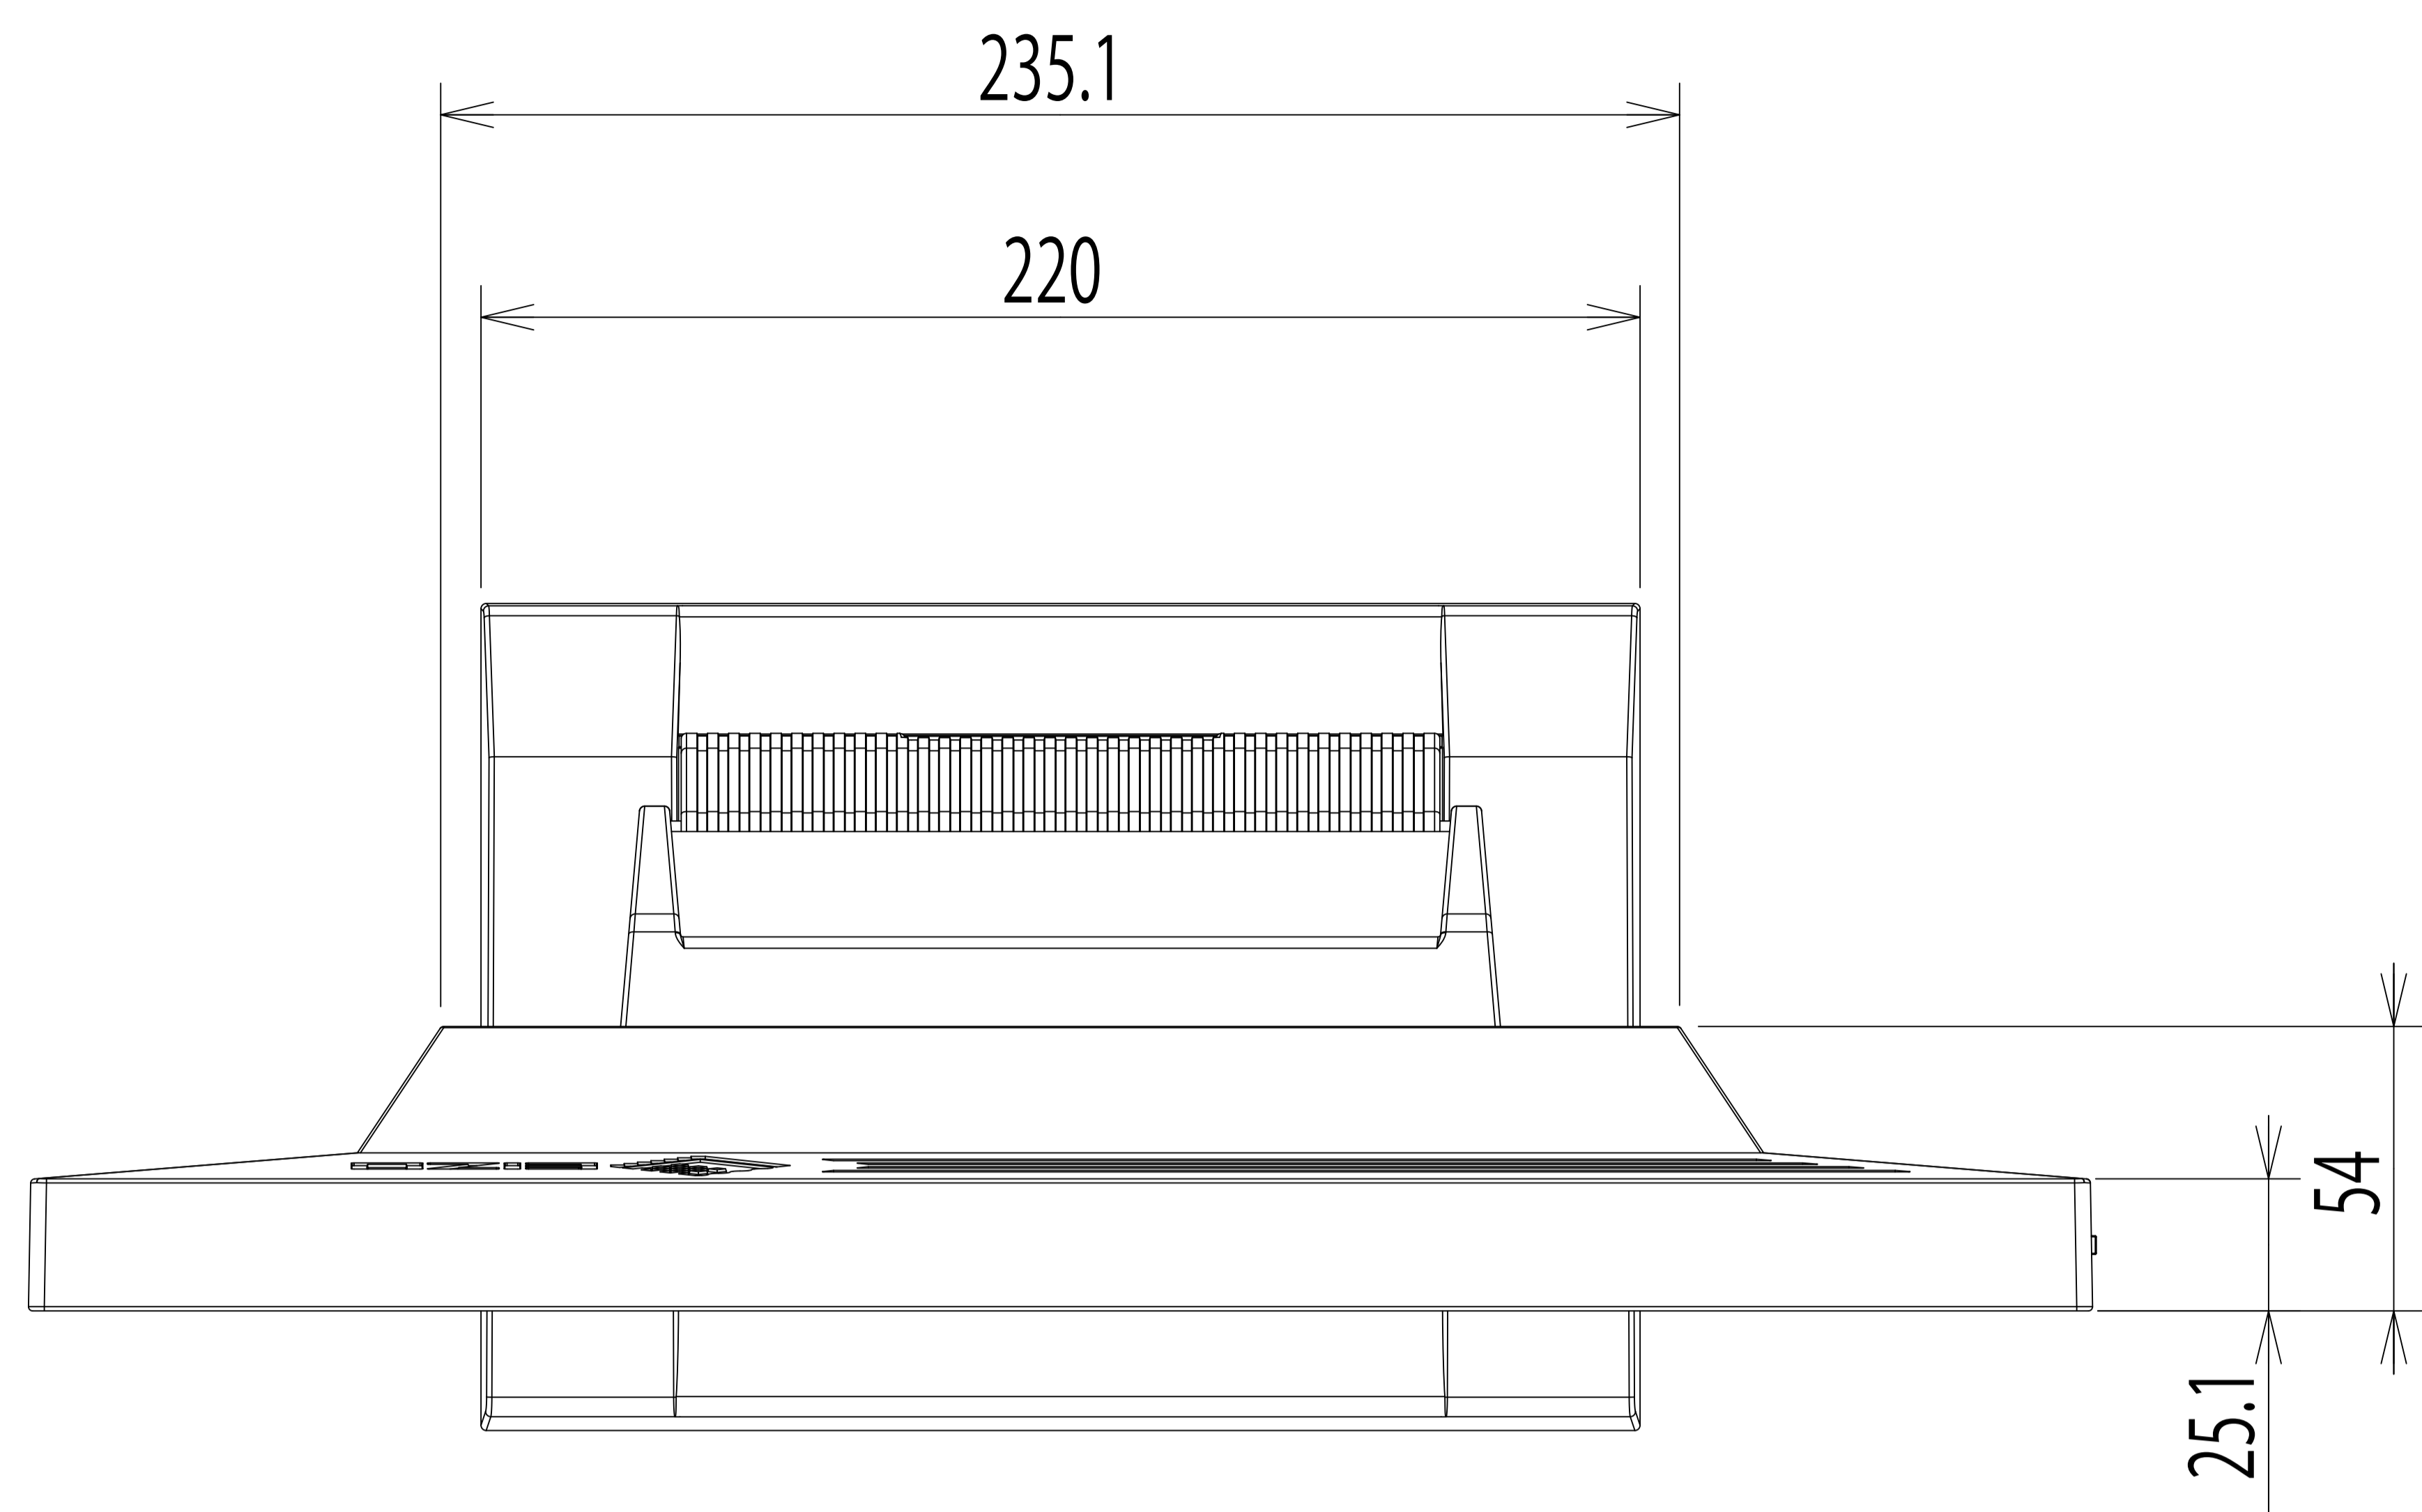

OUTLINE DIMENSIONS

MODEL FDS1782T

UNIT mm

EIZO Corporation

OUTLINE DIMENSIONS

MODEL	FDS1782T
UNIT	mm
EIZO Corporation	

OUTLINE DIMENSIONS

MODEL FDS1782T

UNIT mm

EIZO Corporation