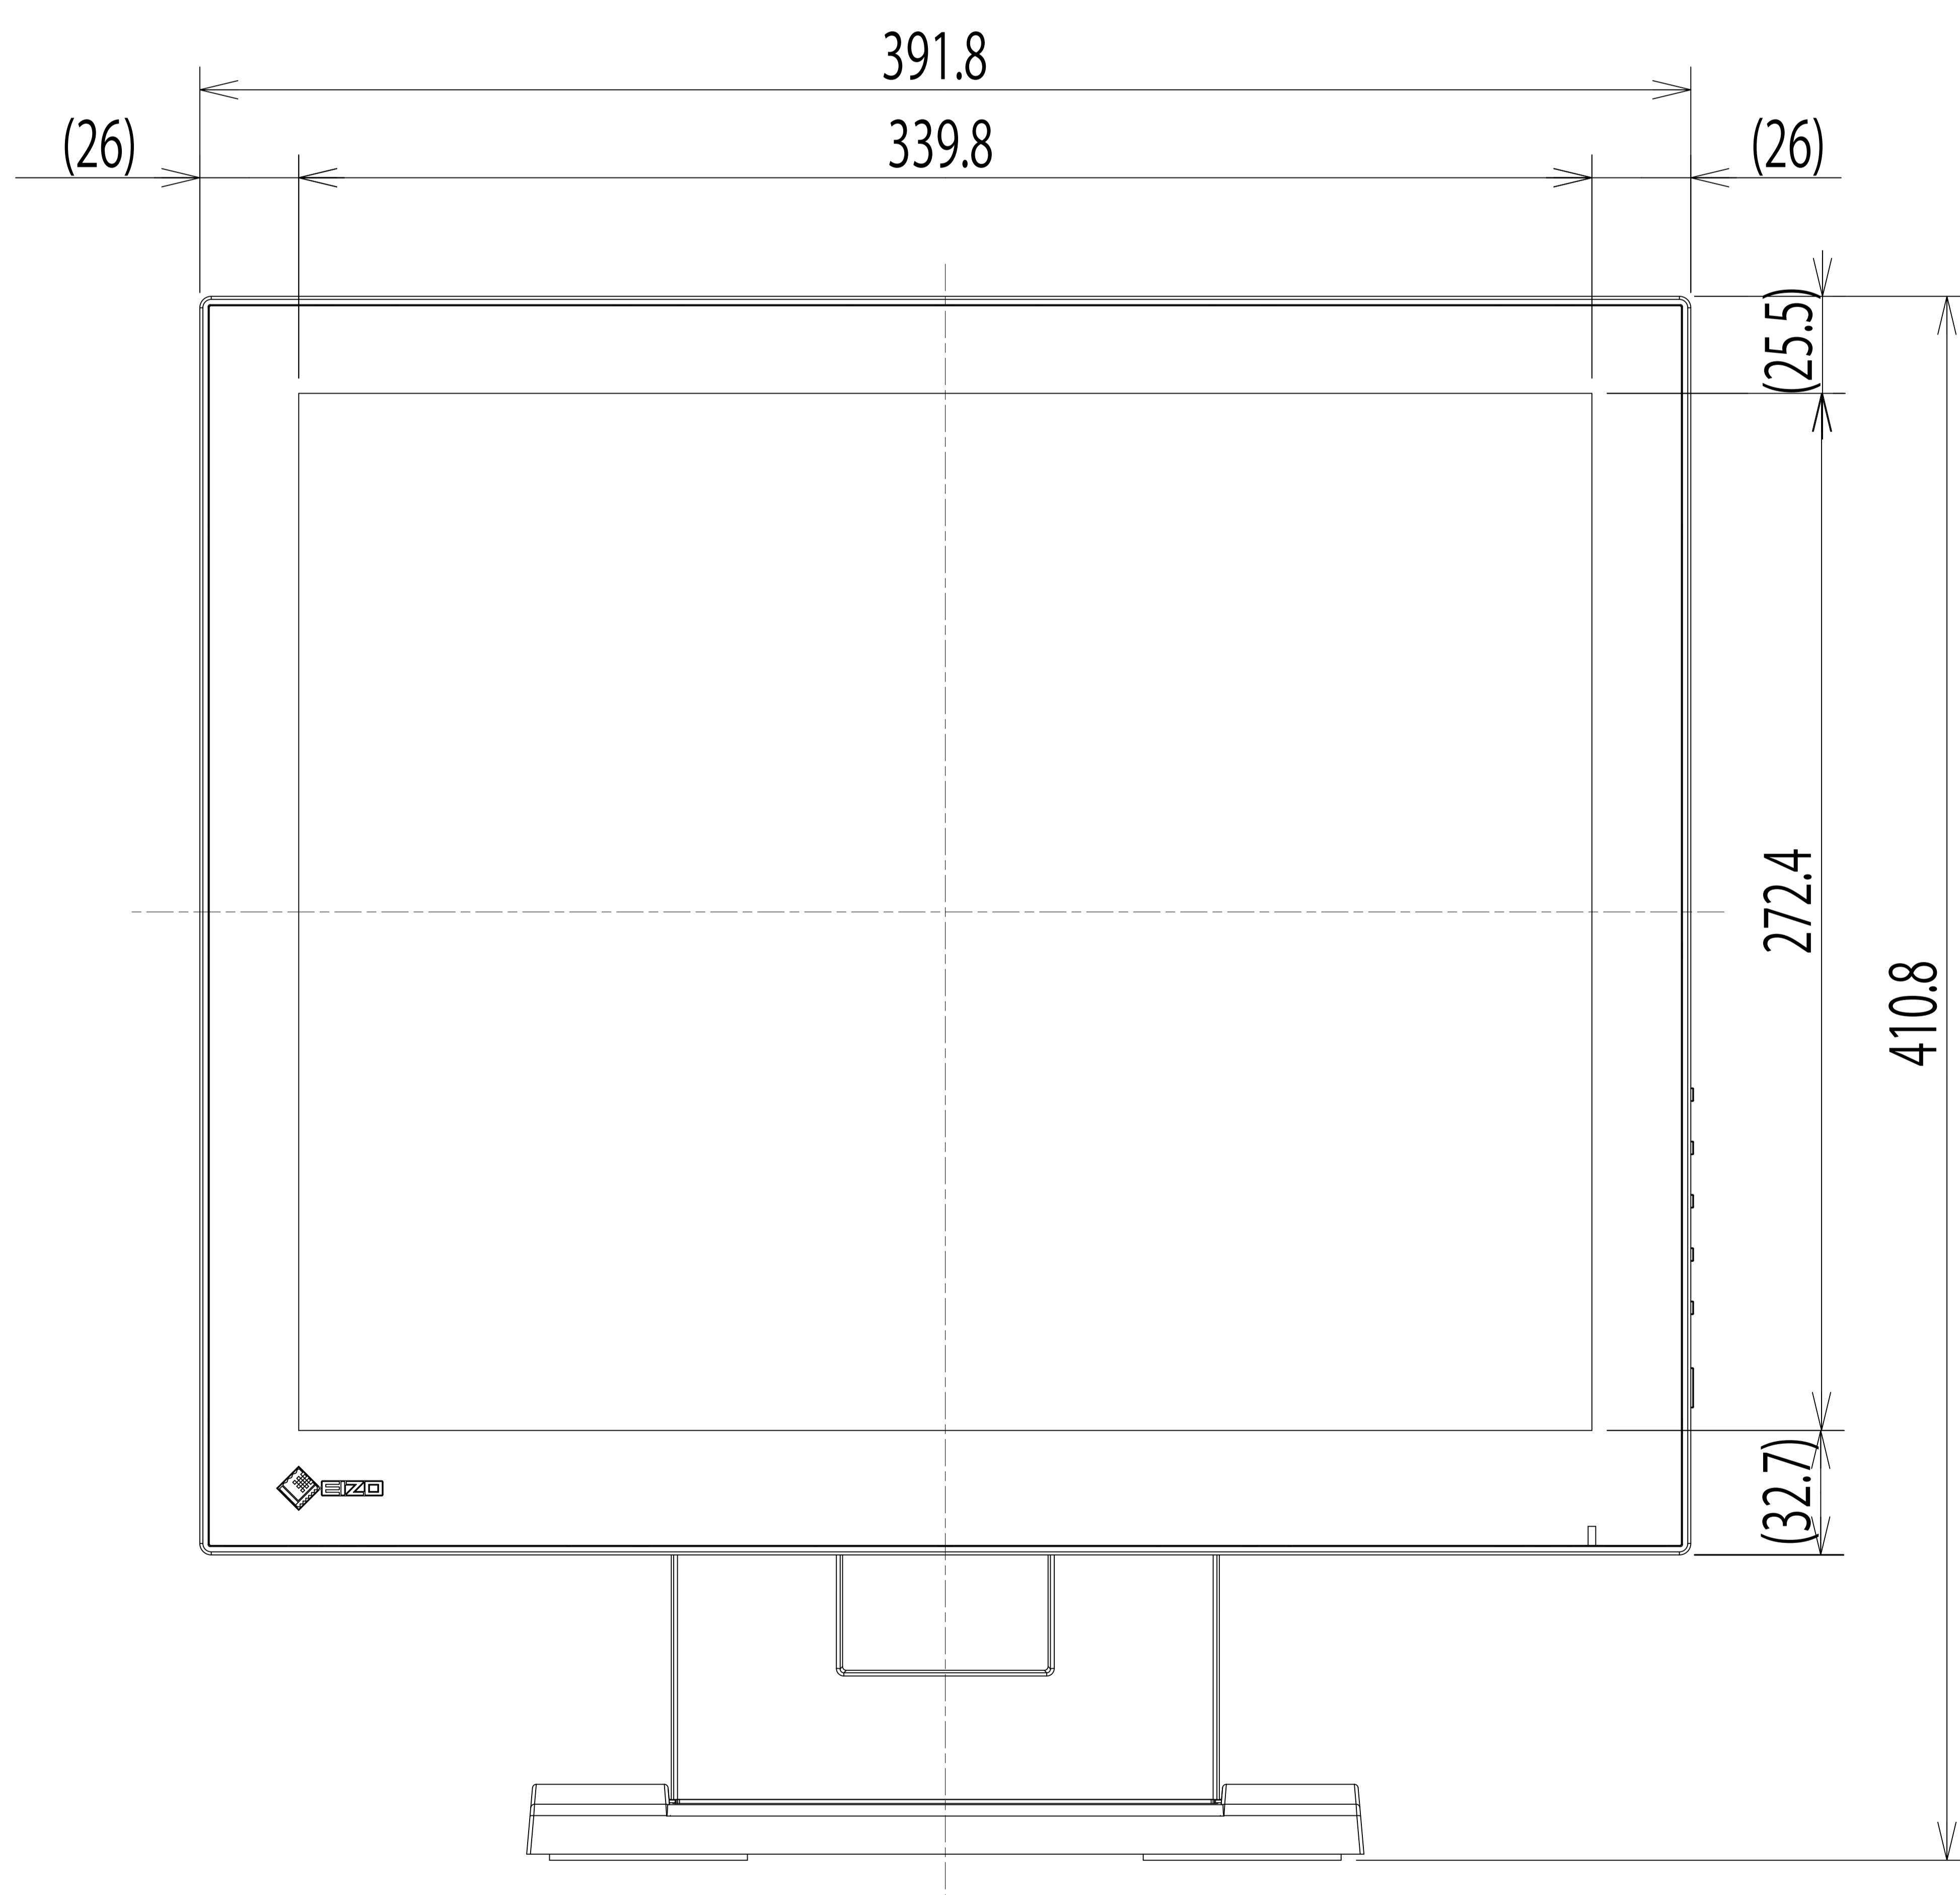

OUTLINE DIMENSIONS

MODEL FDS1782T

UNIT mm

EIZO Corporation

OUTLINE DIMENSIONS

MODEL	FDS1782T
UNIT	mm
EIZO Corporation	

OUTLINE DIMENSIONS

MODEL FDS1782T

UNIT mm

EIZO Corporation